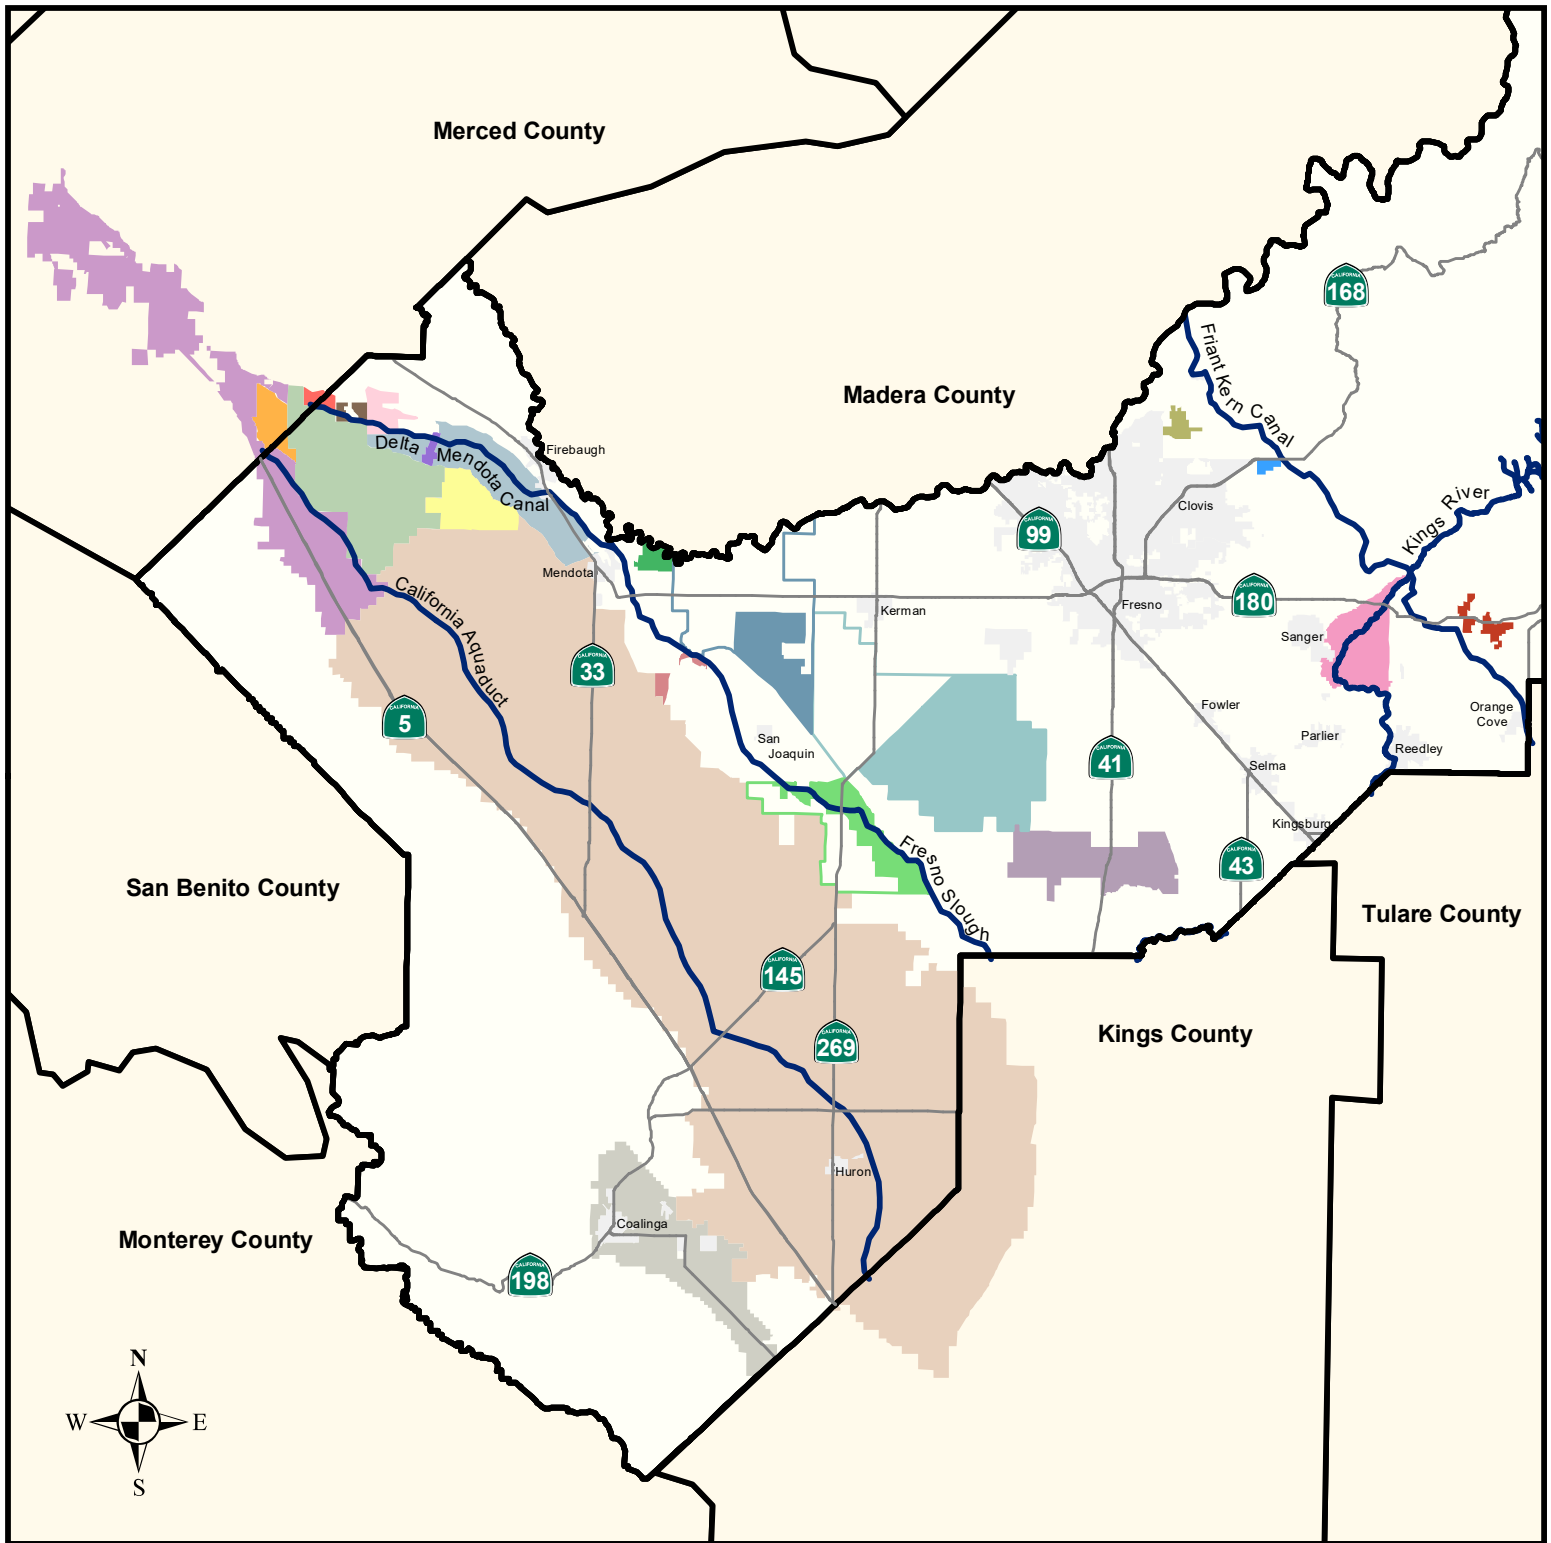

Water Districts in Fresno County

Fresno Local Agency Formation Commission

Water Districts

Wildren	Raisin City	Mercy Springs	Firebaugh
Broadview	Pleasant Valley	Liberty	Farmers
Westlands	Panoche	Kings River	Eagle Field
Tri-Valley	Pacheco	International	Fresno Slough
Stinson	Oro Loma	Garfield	Mid-Valley
San Luis			

Sphere of Influence

Stinson SOI
Raisin City SOI
Mid-Valley SOI