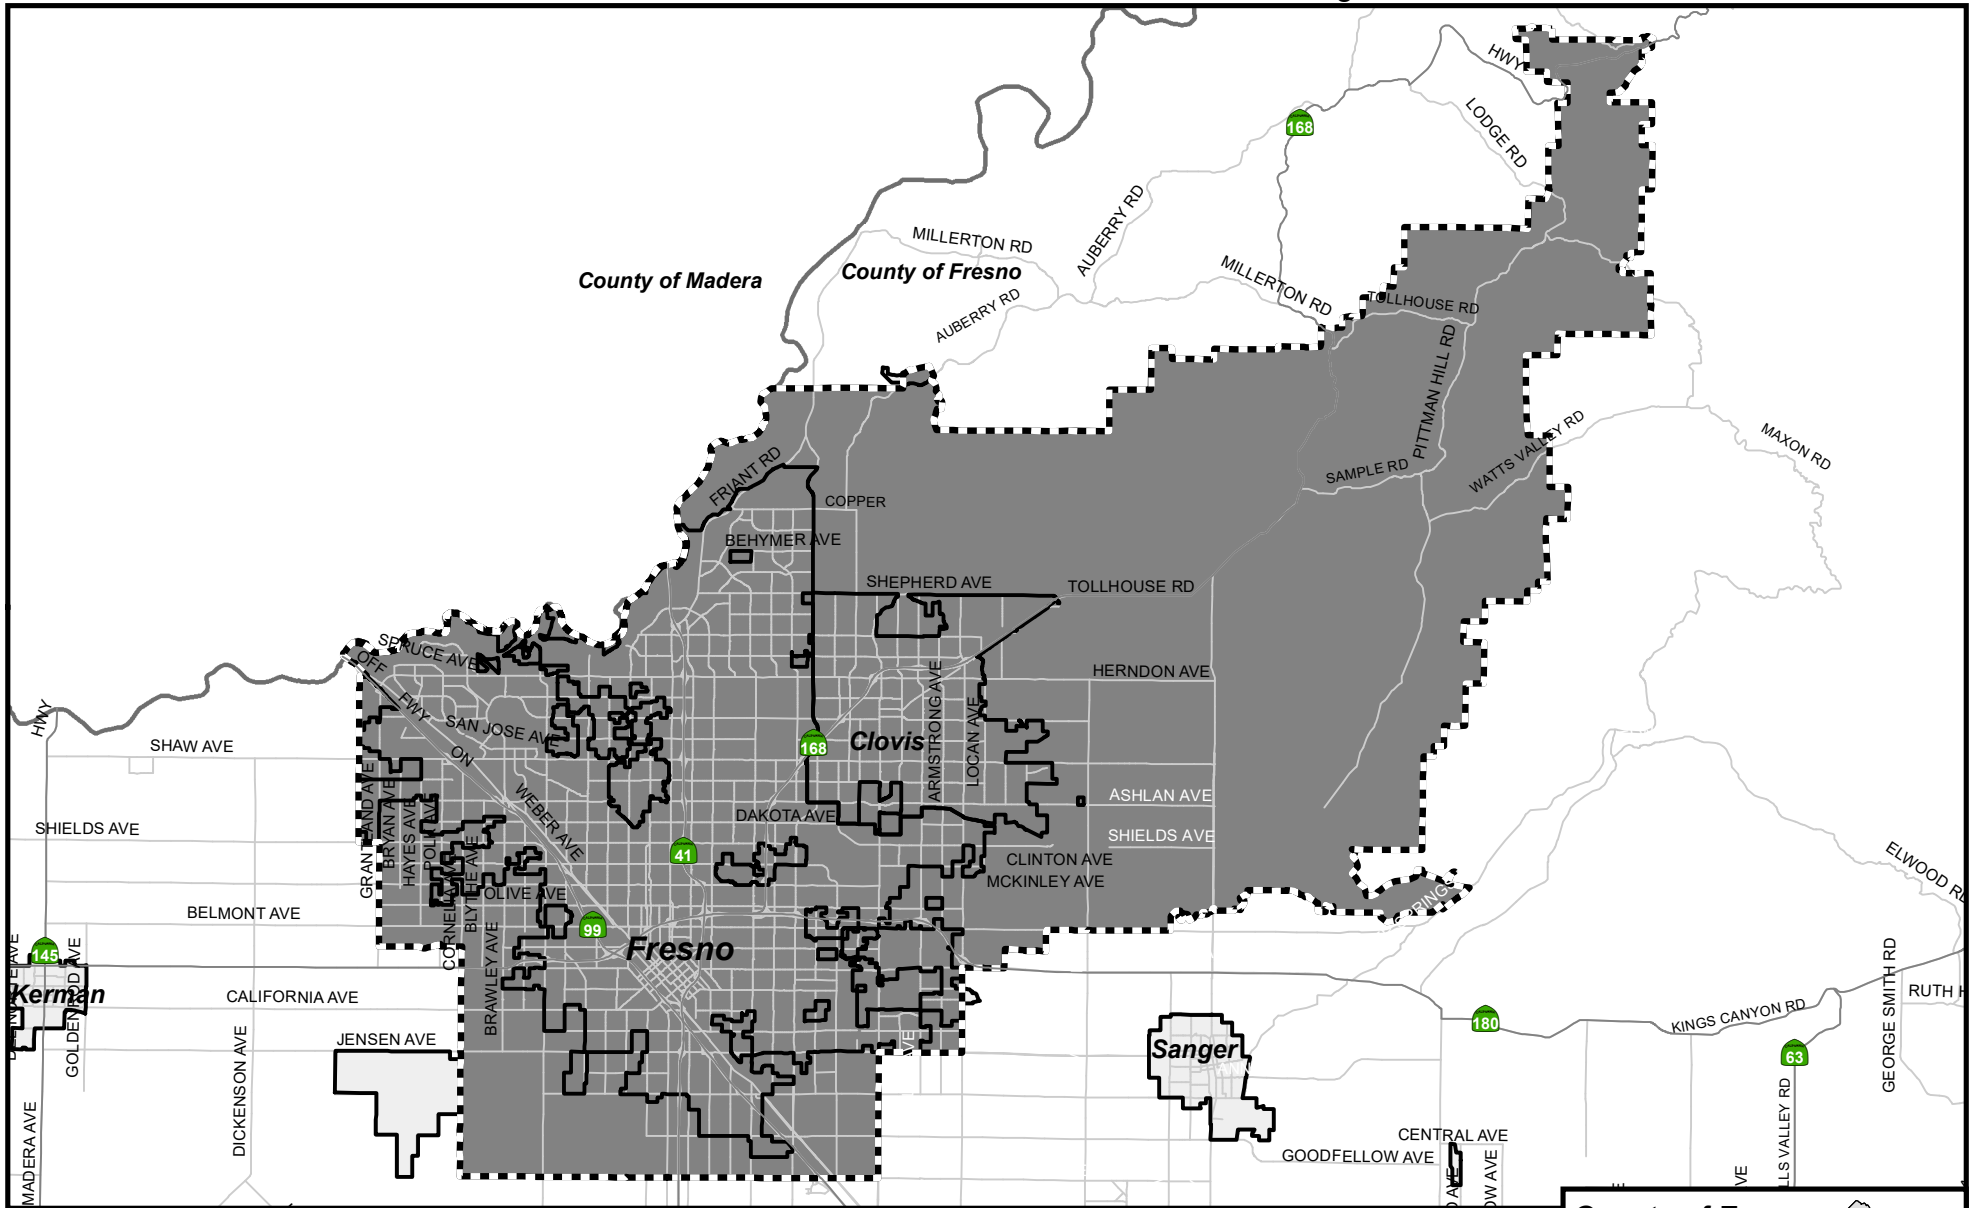

Fresno Metropolitan Flood Control District

Authorized Services: Flood control and storm drainage

Fresno Local Agency Formation Commission

-  District SOI
-  District service area
-  City Limits

Formation: 1956
 Sphere updated: 06/18/2014
 District area: 255,591 acres
 Sphere area: 255,591 acres

Map prepared: 08/23/2017

County of Fresno