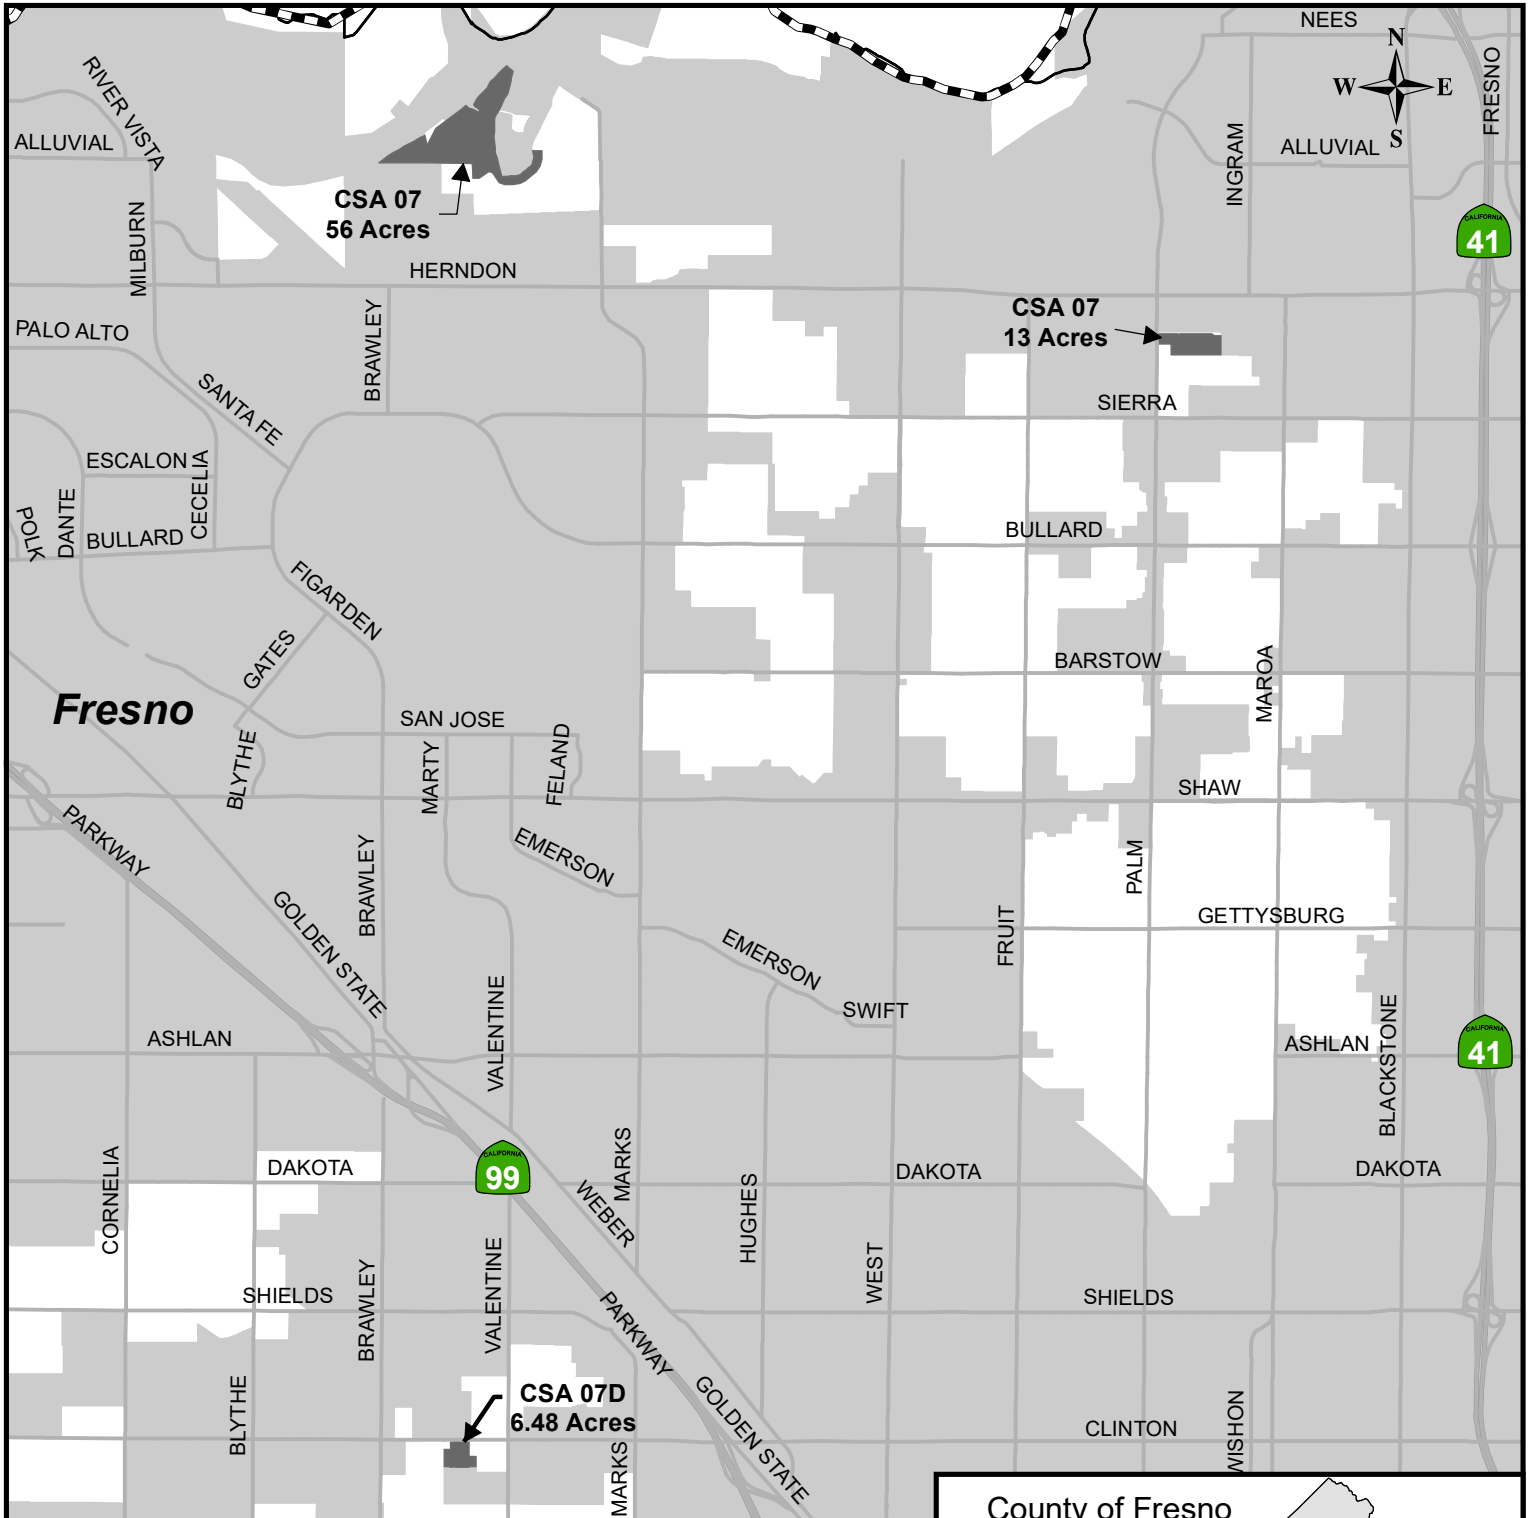

# County Service Area No. 7 and 7D

Authorized Services: Street Lights, Maintenance of Streets, and Street Landscaping

## Fresno Local Agency Formation Commission

-  Spheres of Influence
-  District Area
-  City Areas

Formation: 1963  
 Sphere updated: 09/28/2011  
 District area: 75 acres  
 Sphere area: 75 acres

Map prepared: 07/03/2017

## Fresno Local Agency Formation Commission

-  District Area and SOI
-  City of Fresno

Formation: 1963  
Sphere updated: 09/28/2011  
District area: 6.48 acres  
Sphere area: 6.48 acres

Map prepared: 7/12/2017