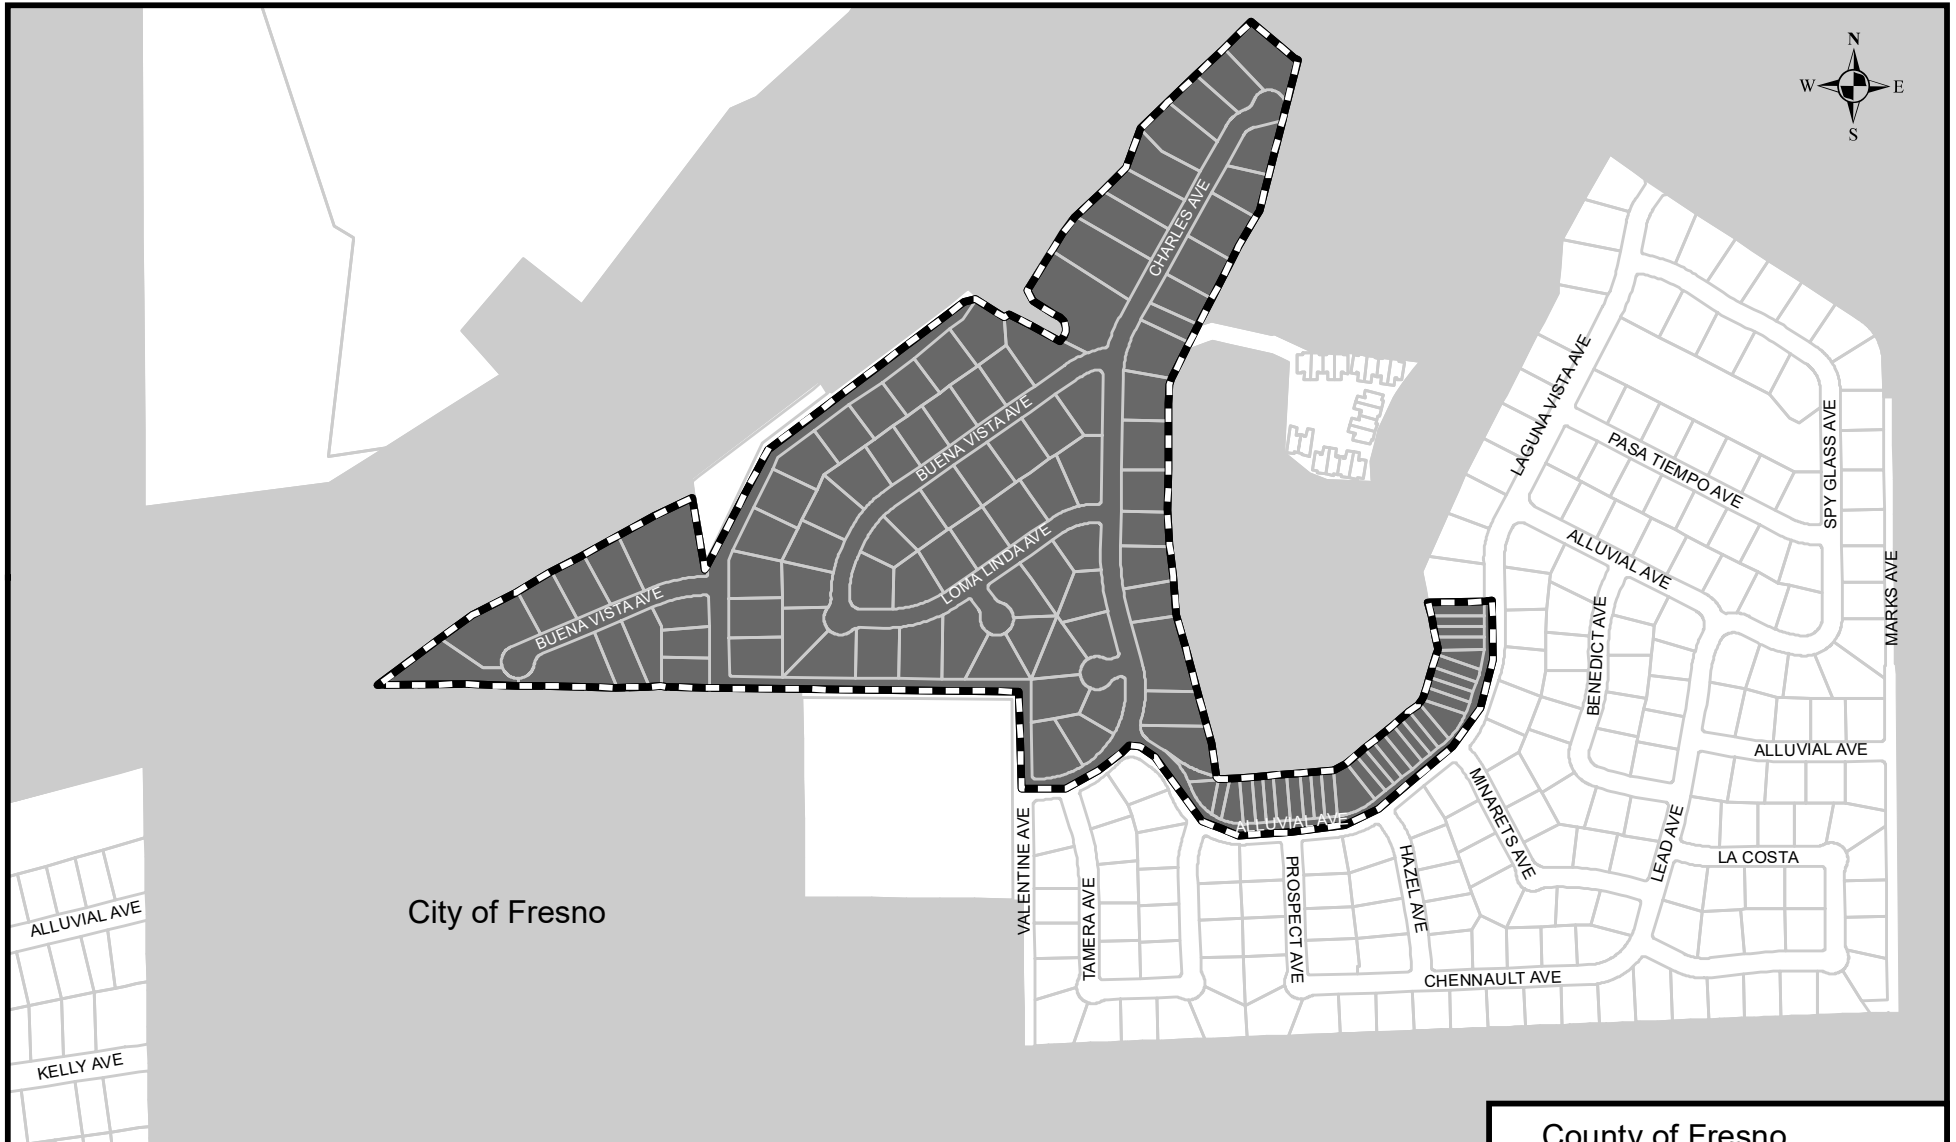

CSA No. 7 (SAN JOAQUIN SUBURBAN EST)

Authorized Services: Street Lights, Maintenance of Streets and Street Landscaping

City of Fresno

Fresno Local Agency Formation Commission

- District Area and SOI
- City of Fresno

Formation: 1963
Sphere updated: 09/28/2011
District area: 56 acres
Sphere area: 56 acres

Map prepared: 7/12/2017

County of Fresno

Agency location