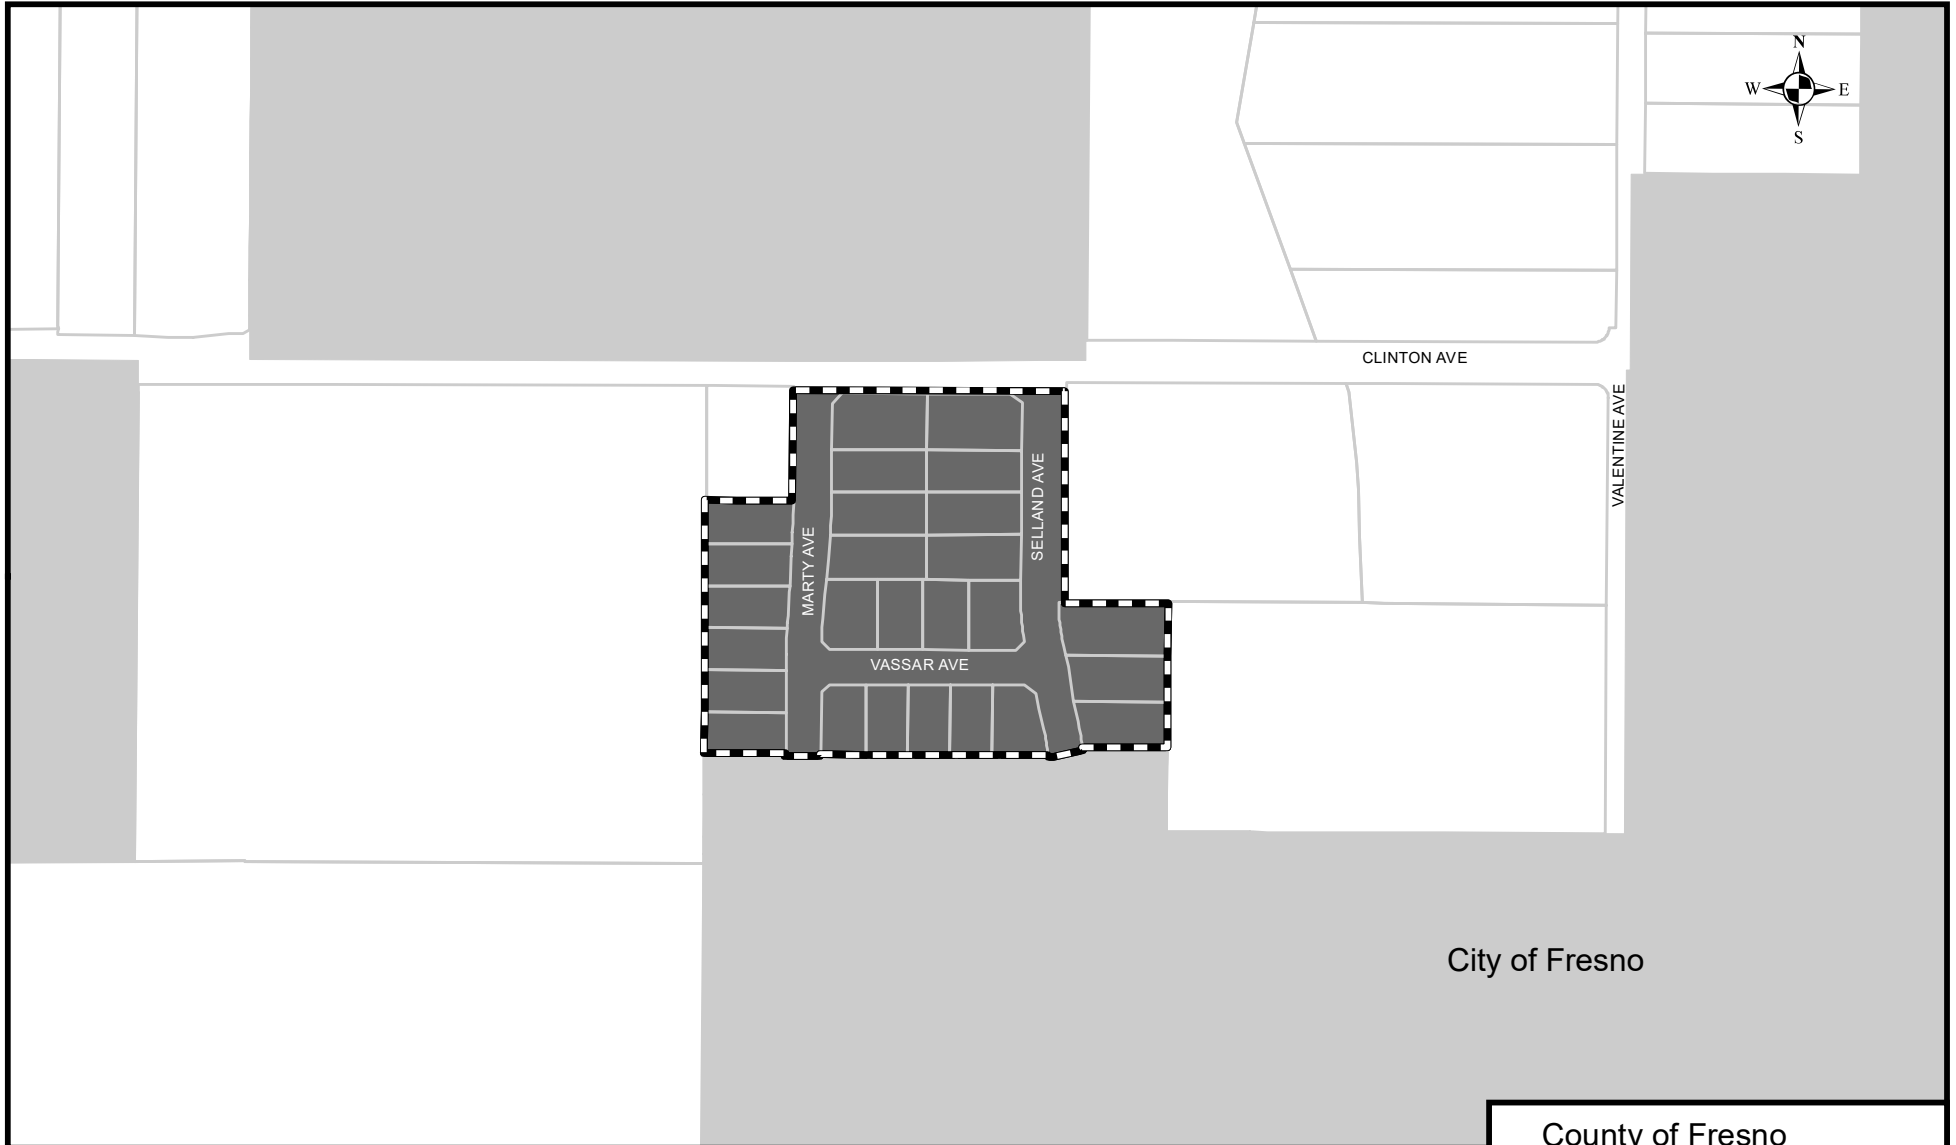

CSA No. 7D (Hines-Avakian Annexation)

Authorized Services: Street Lights, Maintenance of Streets and Street Landscaping

Fresno Local Agency Formation Commission

- District Area and SOI
- City of Fresno

Formation: 1963
Sphere updated: 09/28/2011
District area: 6.48 acres
Sphere area: 6.48 acres

Map prepared: 7/12/2017

County of Fresno

Agency location