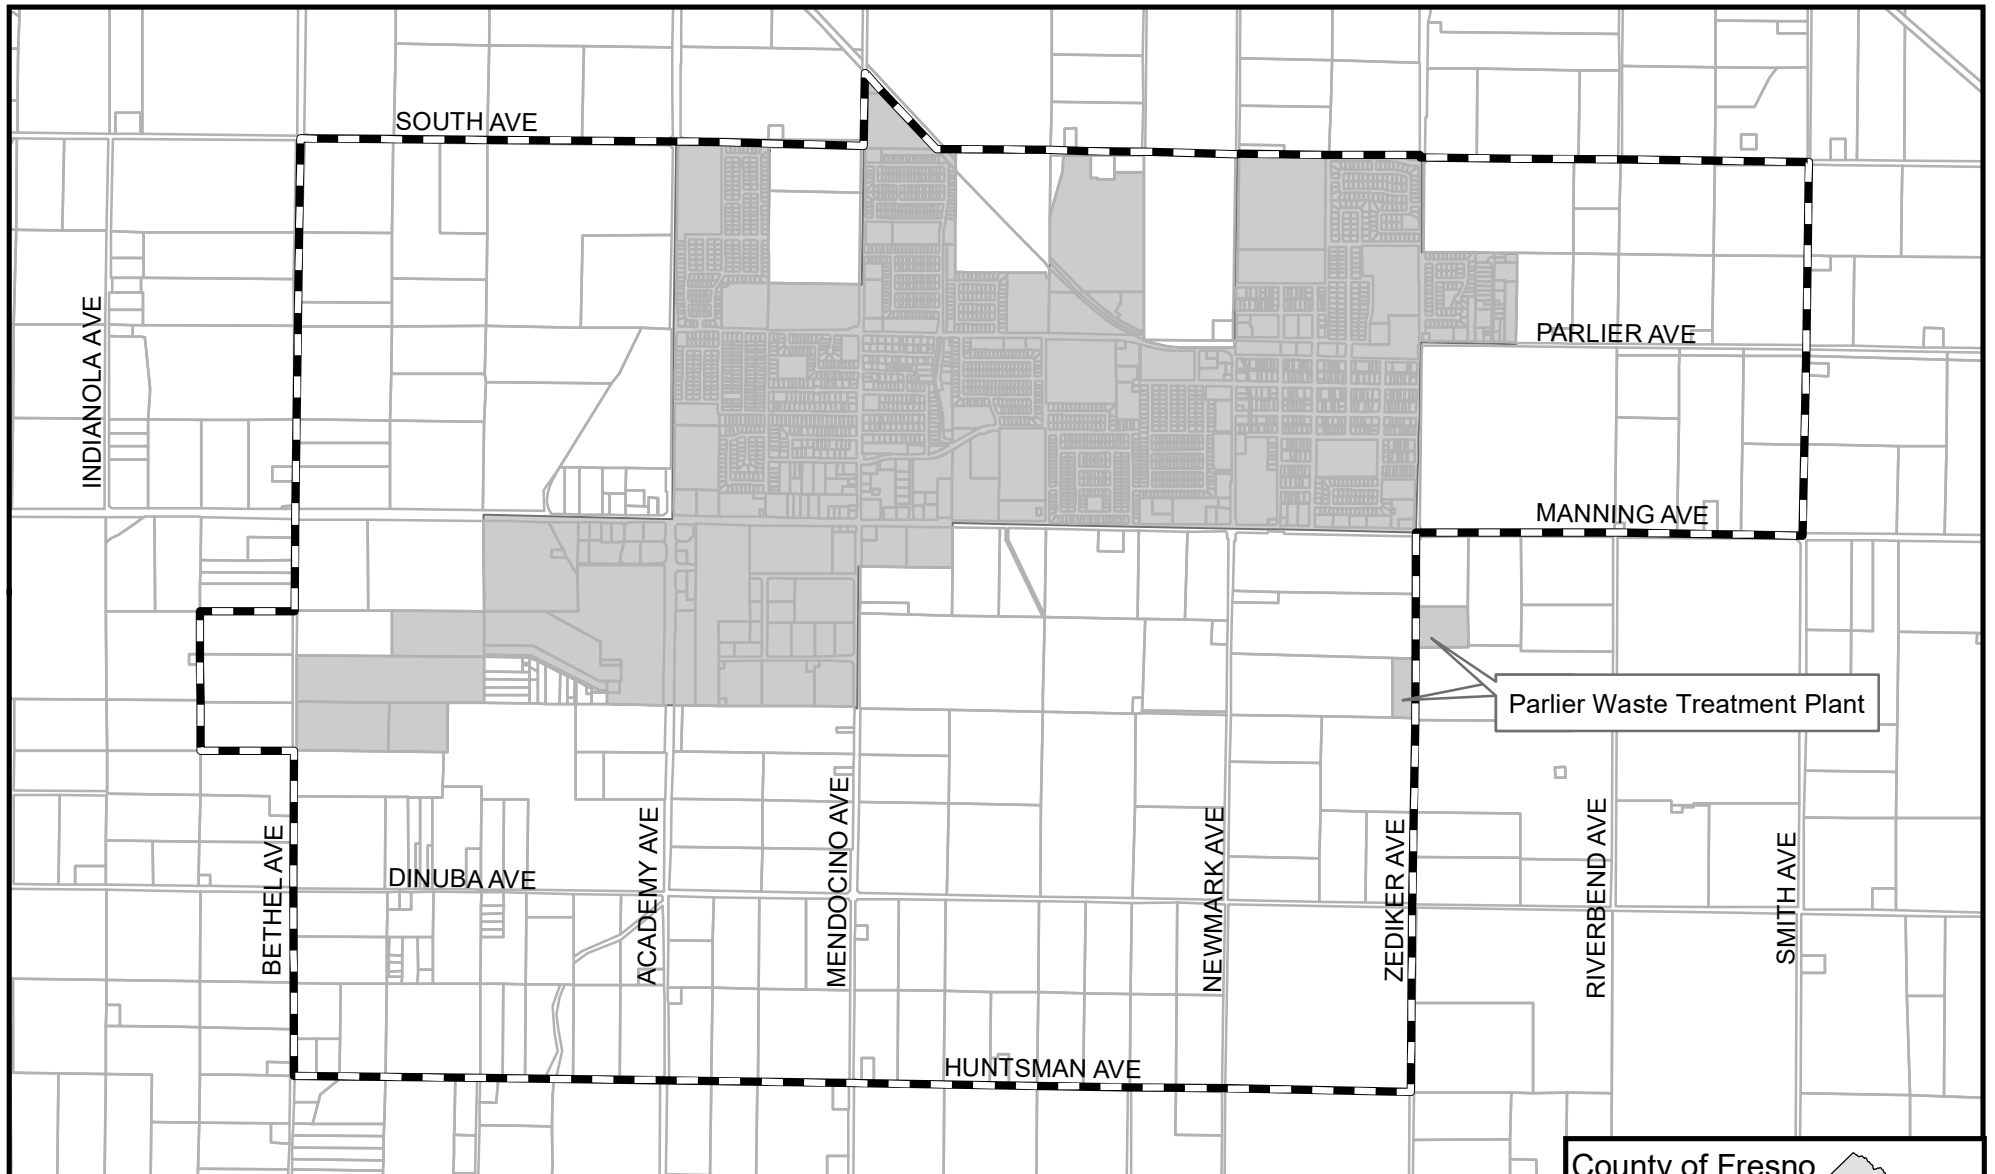

## Fresno Local Agency Formation Commission

-  Sphere of influence
-  City limits

Incorporated: 1921  
Sphere updated: 8/24/2011  
City limits: 1,547 Acres  
Sphere area: 5,516 Acres

Map prepared: 03/22/2019

## County of Fresno