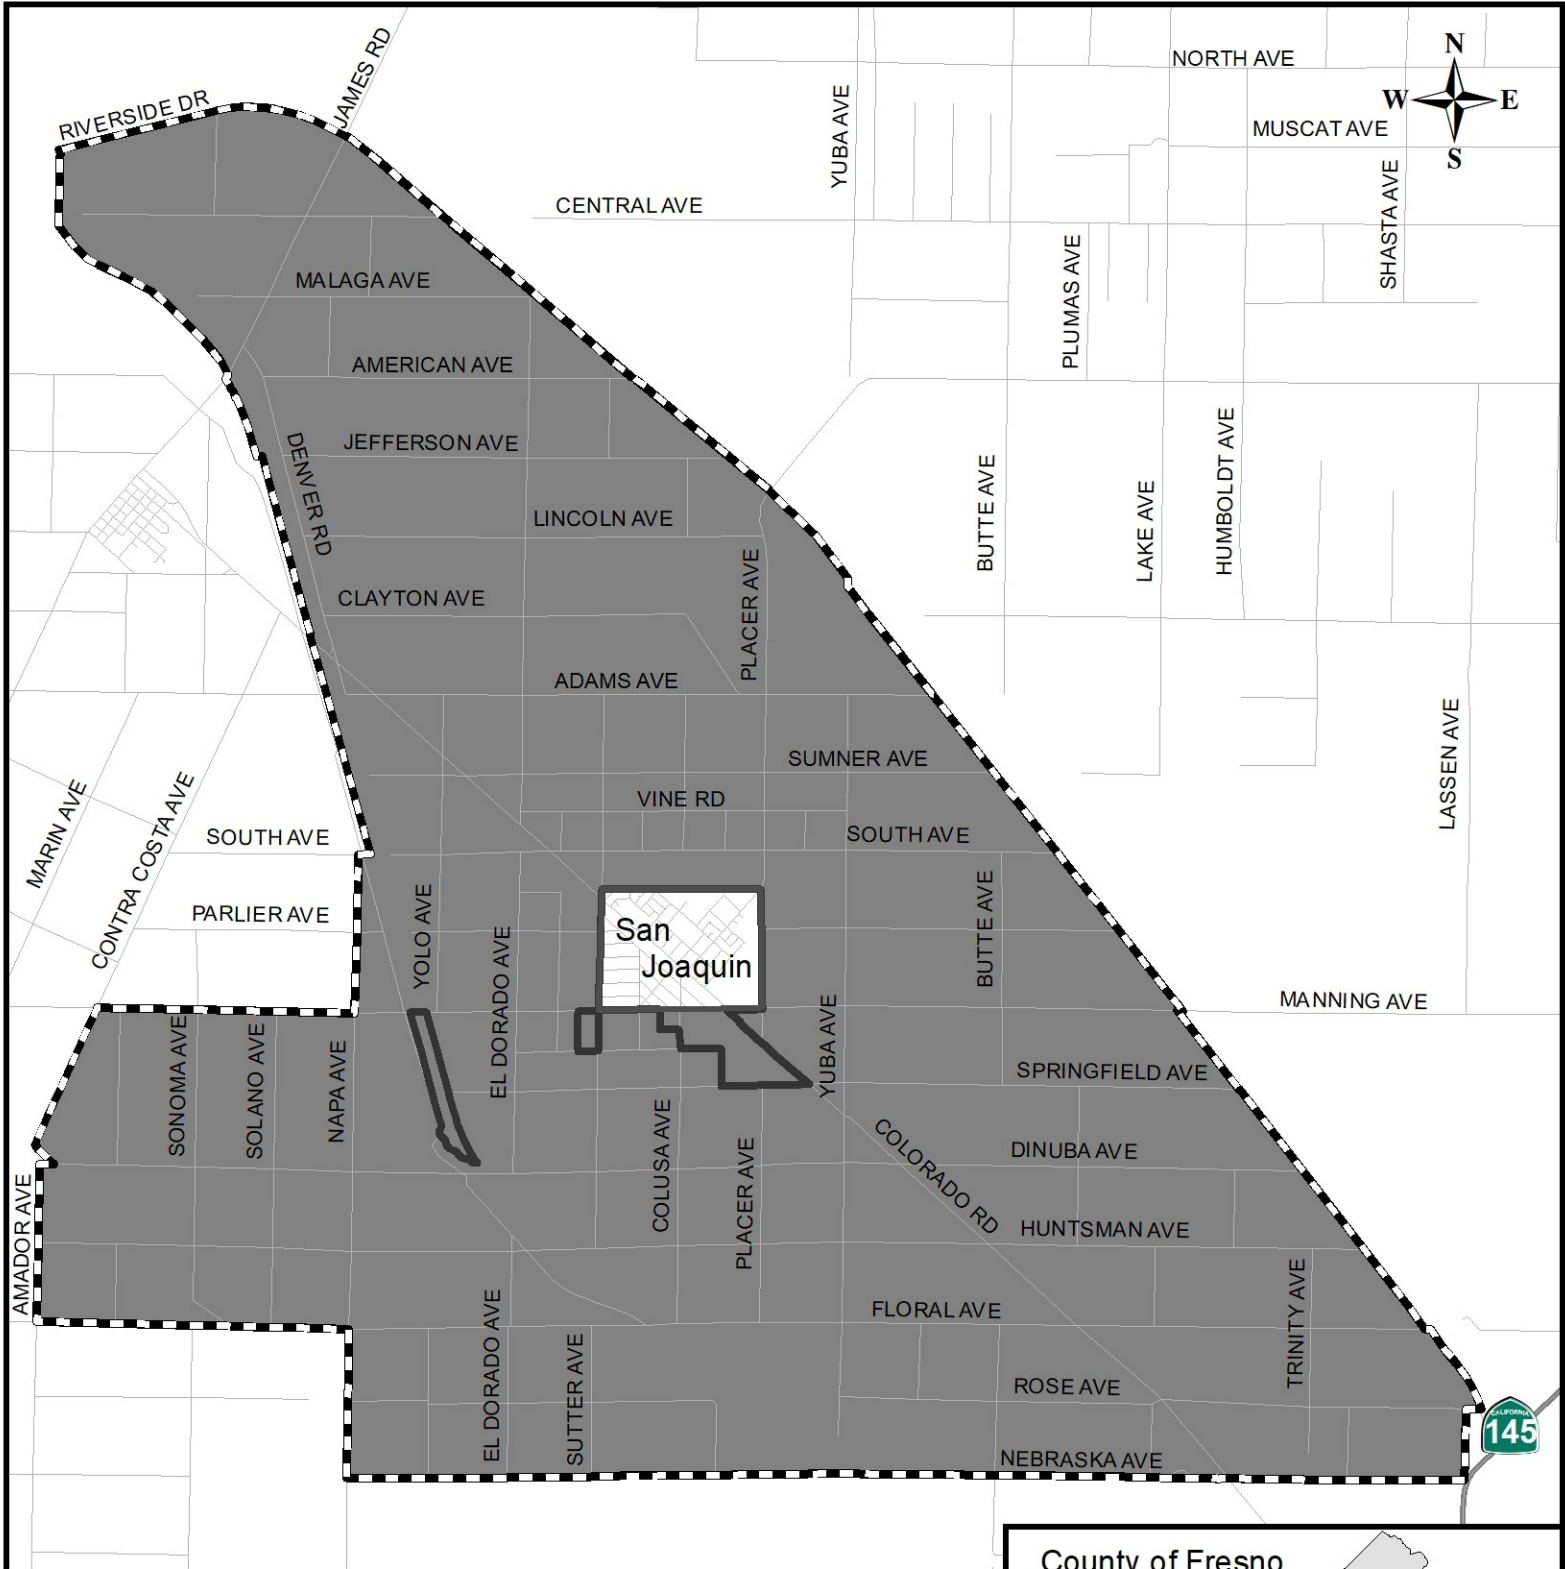

James Resource Conservation District

Services: soil conservation

San
Joaquin

Fresno Local Agency Formation Commission

-  Proposed SOI update
-  District Service Area
-  City of San Joaquin Limits

Formation: 1954
 District area: 26,263 acres
 Proposed sphere update: 26,263 acres

Map prepared: 02/26/2021

County of Fresno