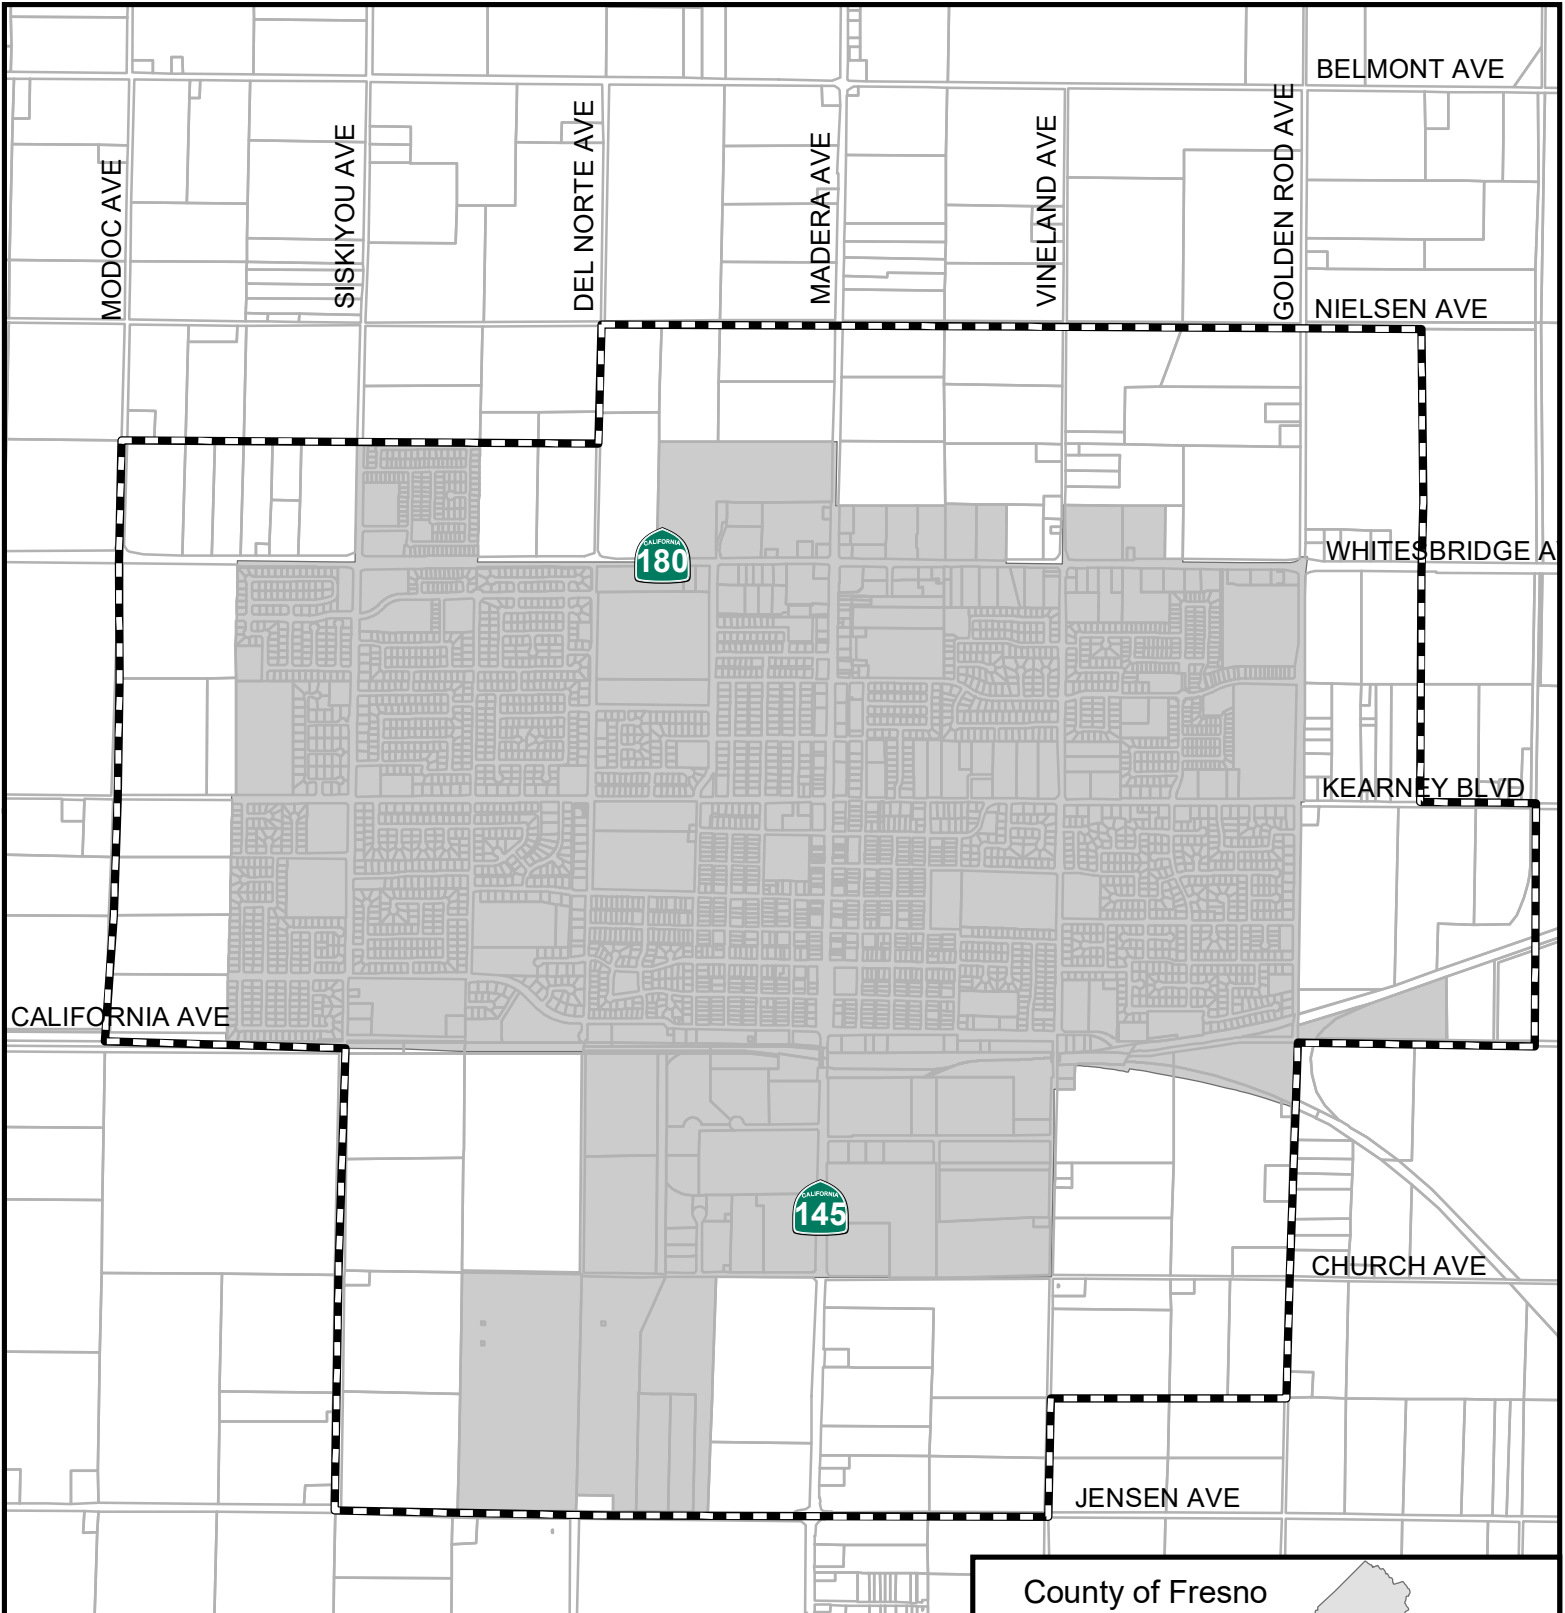

City of Kerman

Fresno Local Agency Formation Commission

-  Sphere of influence
-  City limits

Incorporated: 1946
Sphere updated: 06/08/2022
City limits: 2,147 Acres
Sphere area: 3,518.9 Acres

Map prepared: 05/19/2022

County of Fresno