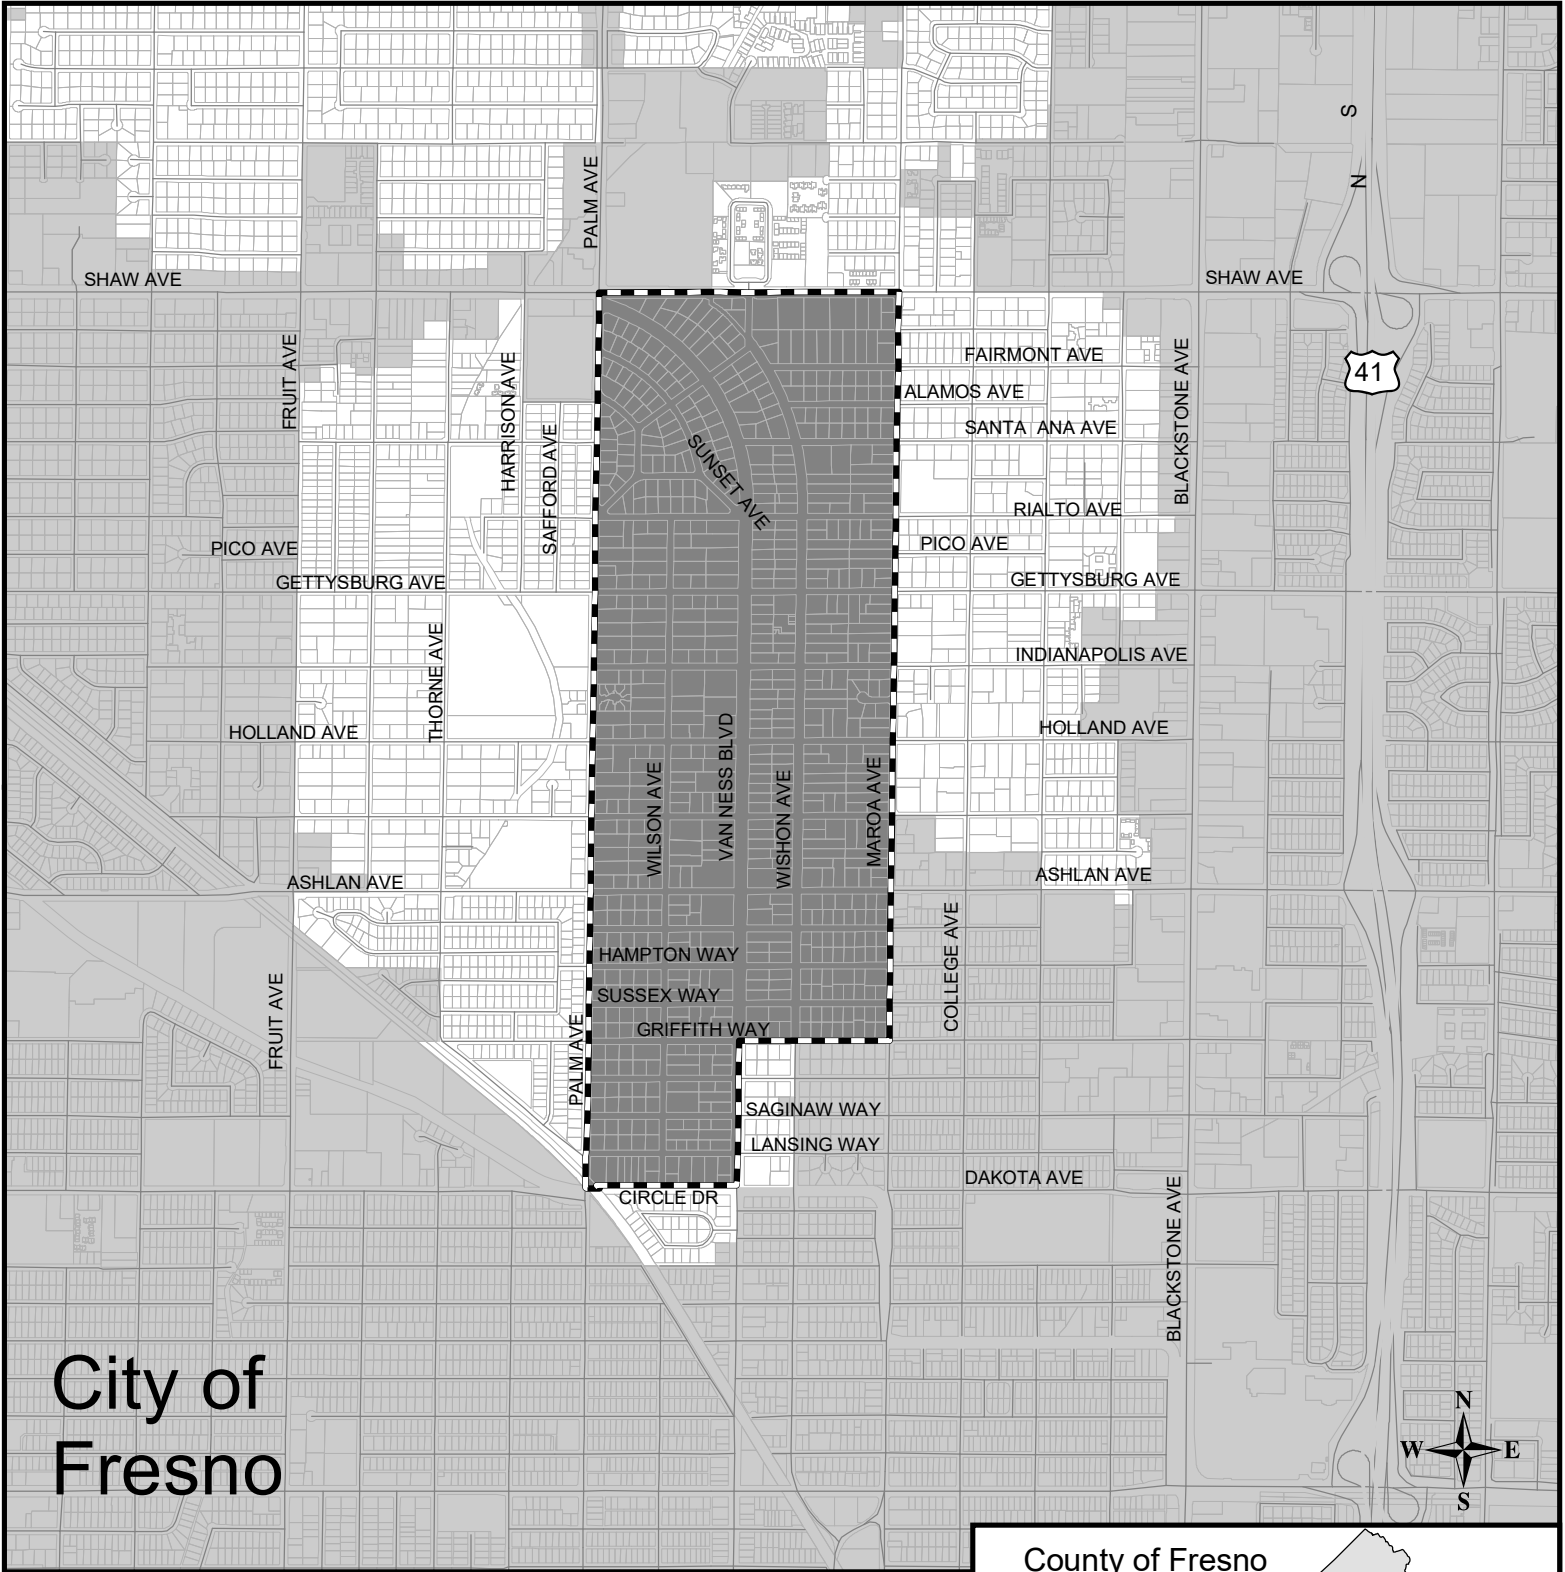

Fig Garden Fire Protection District

Services: Fire Protection

City of
Fresno

Fresno Local Agency Formation Commission

-  District sphere of influence
-  District service area
-  City limits

Formation: 1942
Sphere updated: 02/08/2017
District area: 441 acres
Sphere area: 441 acres

Map prepared: 1/17/2017

County of Fresno