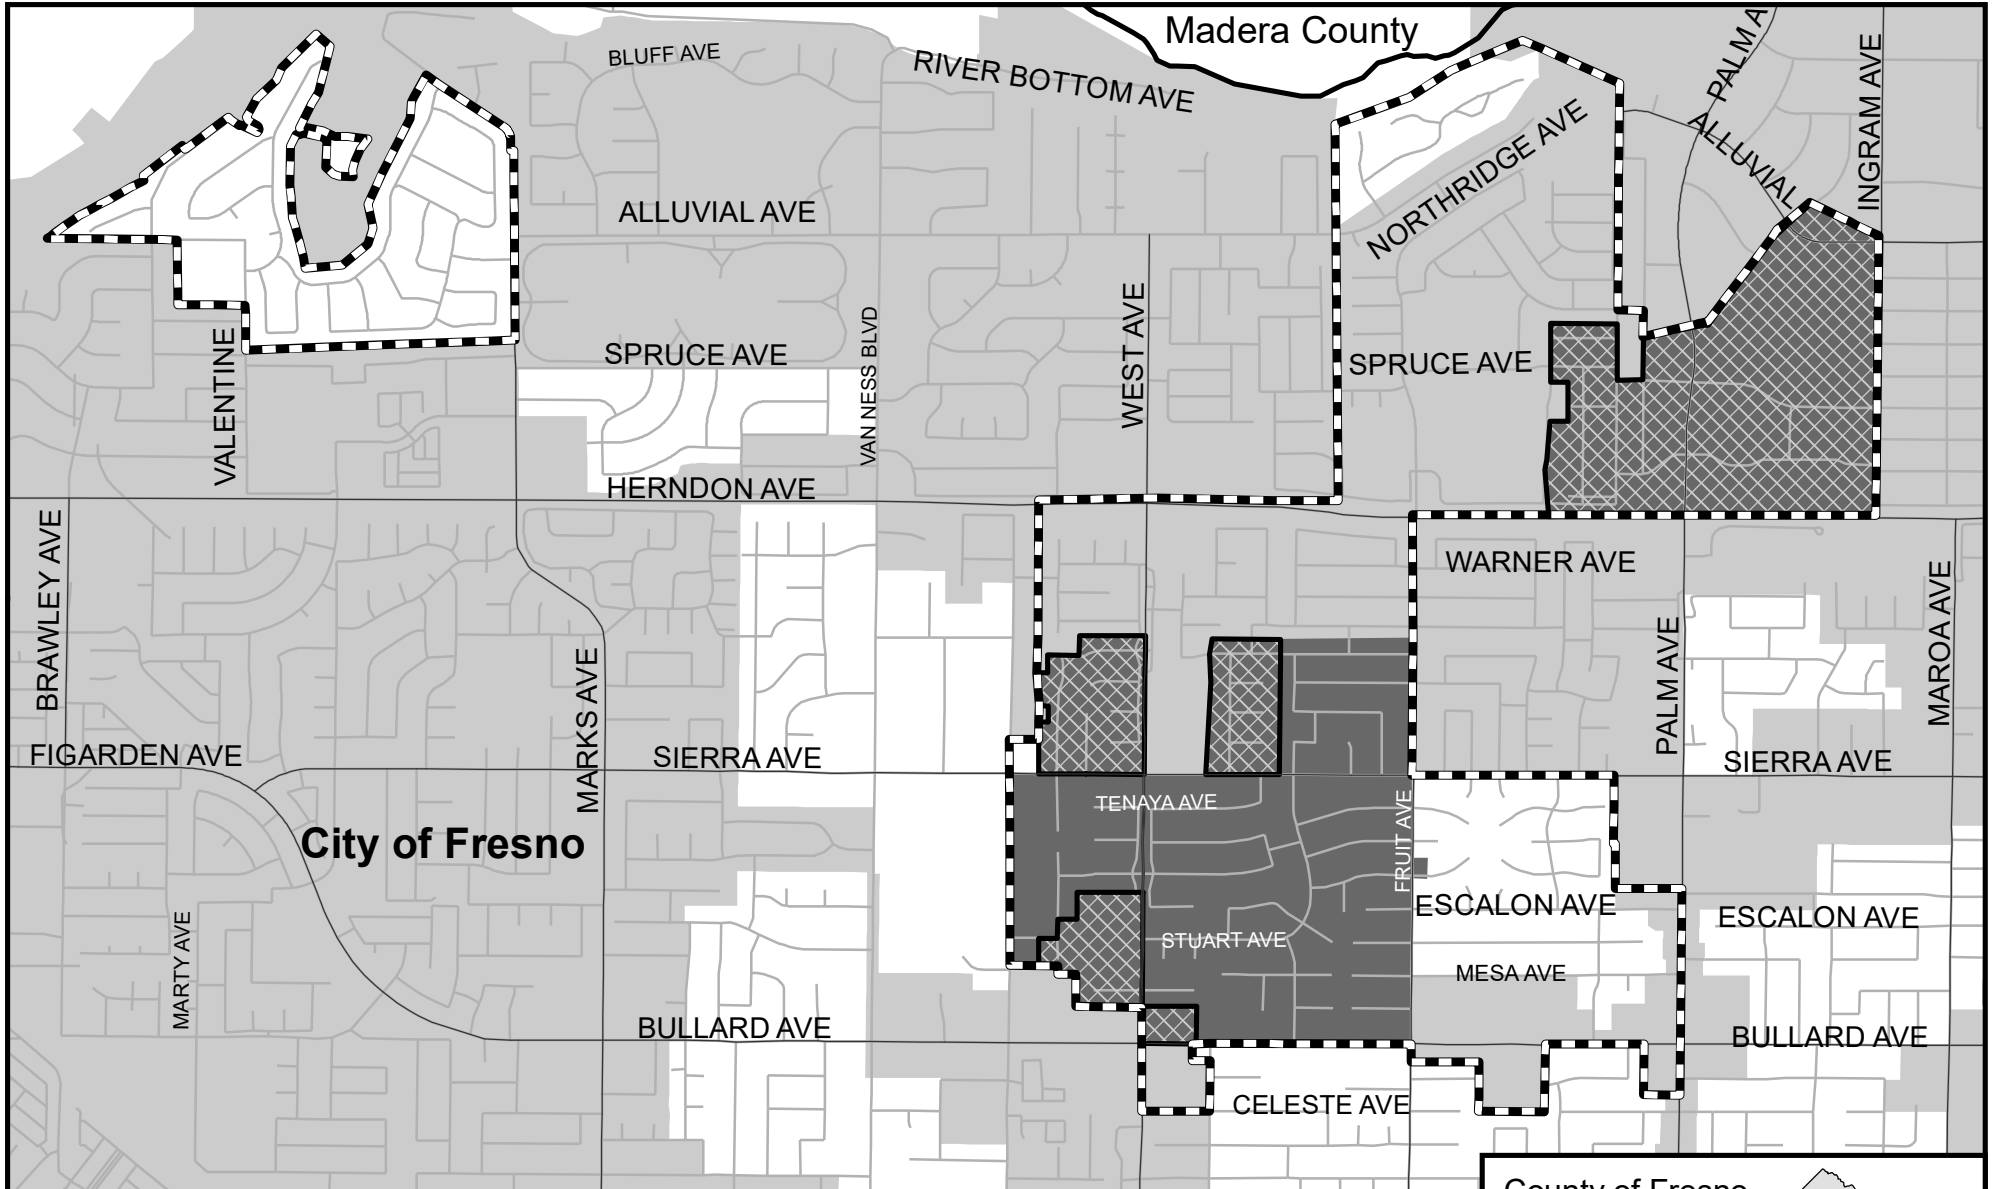

Pinedale Public Utility District

Authorized services: sewer conveyance; and, limited street lighting, street median maintenance, and street sweeping.

Fresno Local Agency Formation Commission

Map date: 03/14/2019

-  District sphere of influence
-  District service area, jurisdiction
-  District service area overlap with City of Fresno

Formation: 1950
 Sphere updated: 03/13/2019
 District service area: 476 acres
 Sphere area: 1,184 acres

County of Fresno