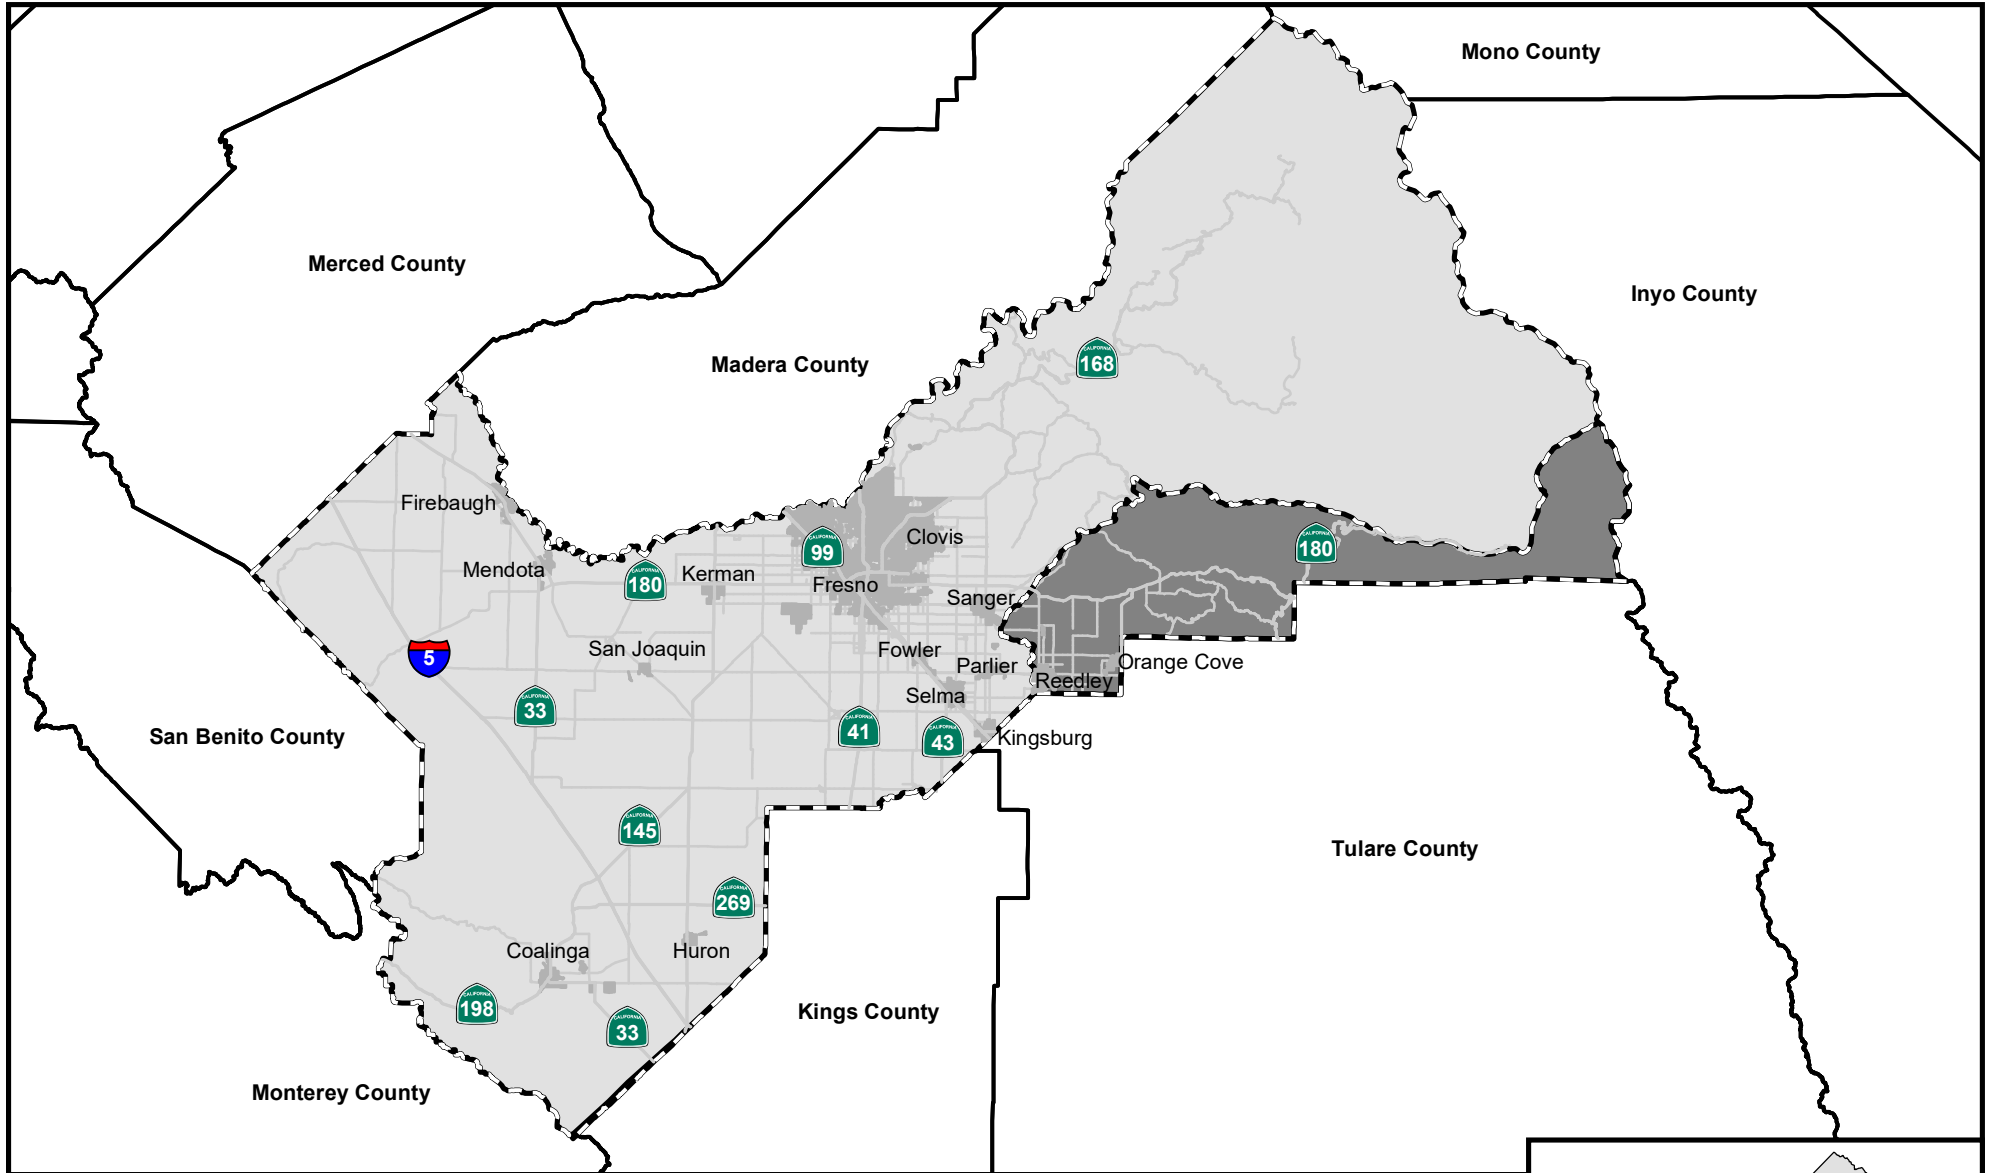

Pest Control Districts in Fresno County

Fresno Local Agency Formation Commission

-  District sphere of Influence
-  Central Valley Pest Control District
-  West Fresno County Red Scale Pest Control District

Map prepared: 07/05/2019

County of Fresno