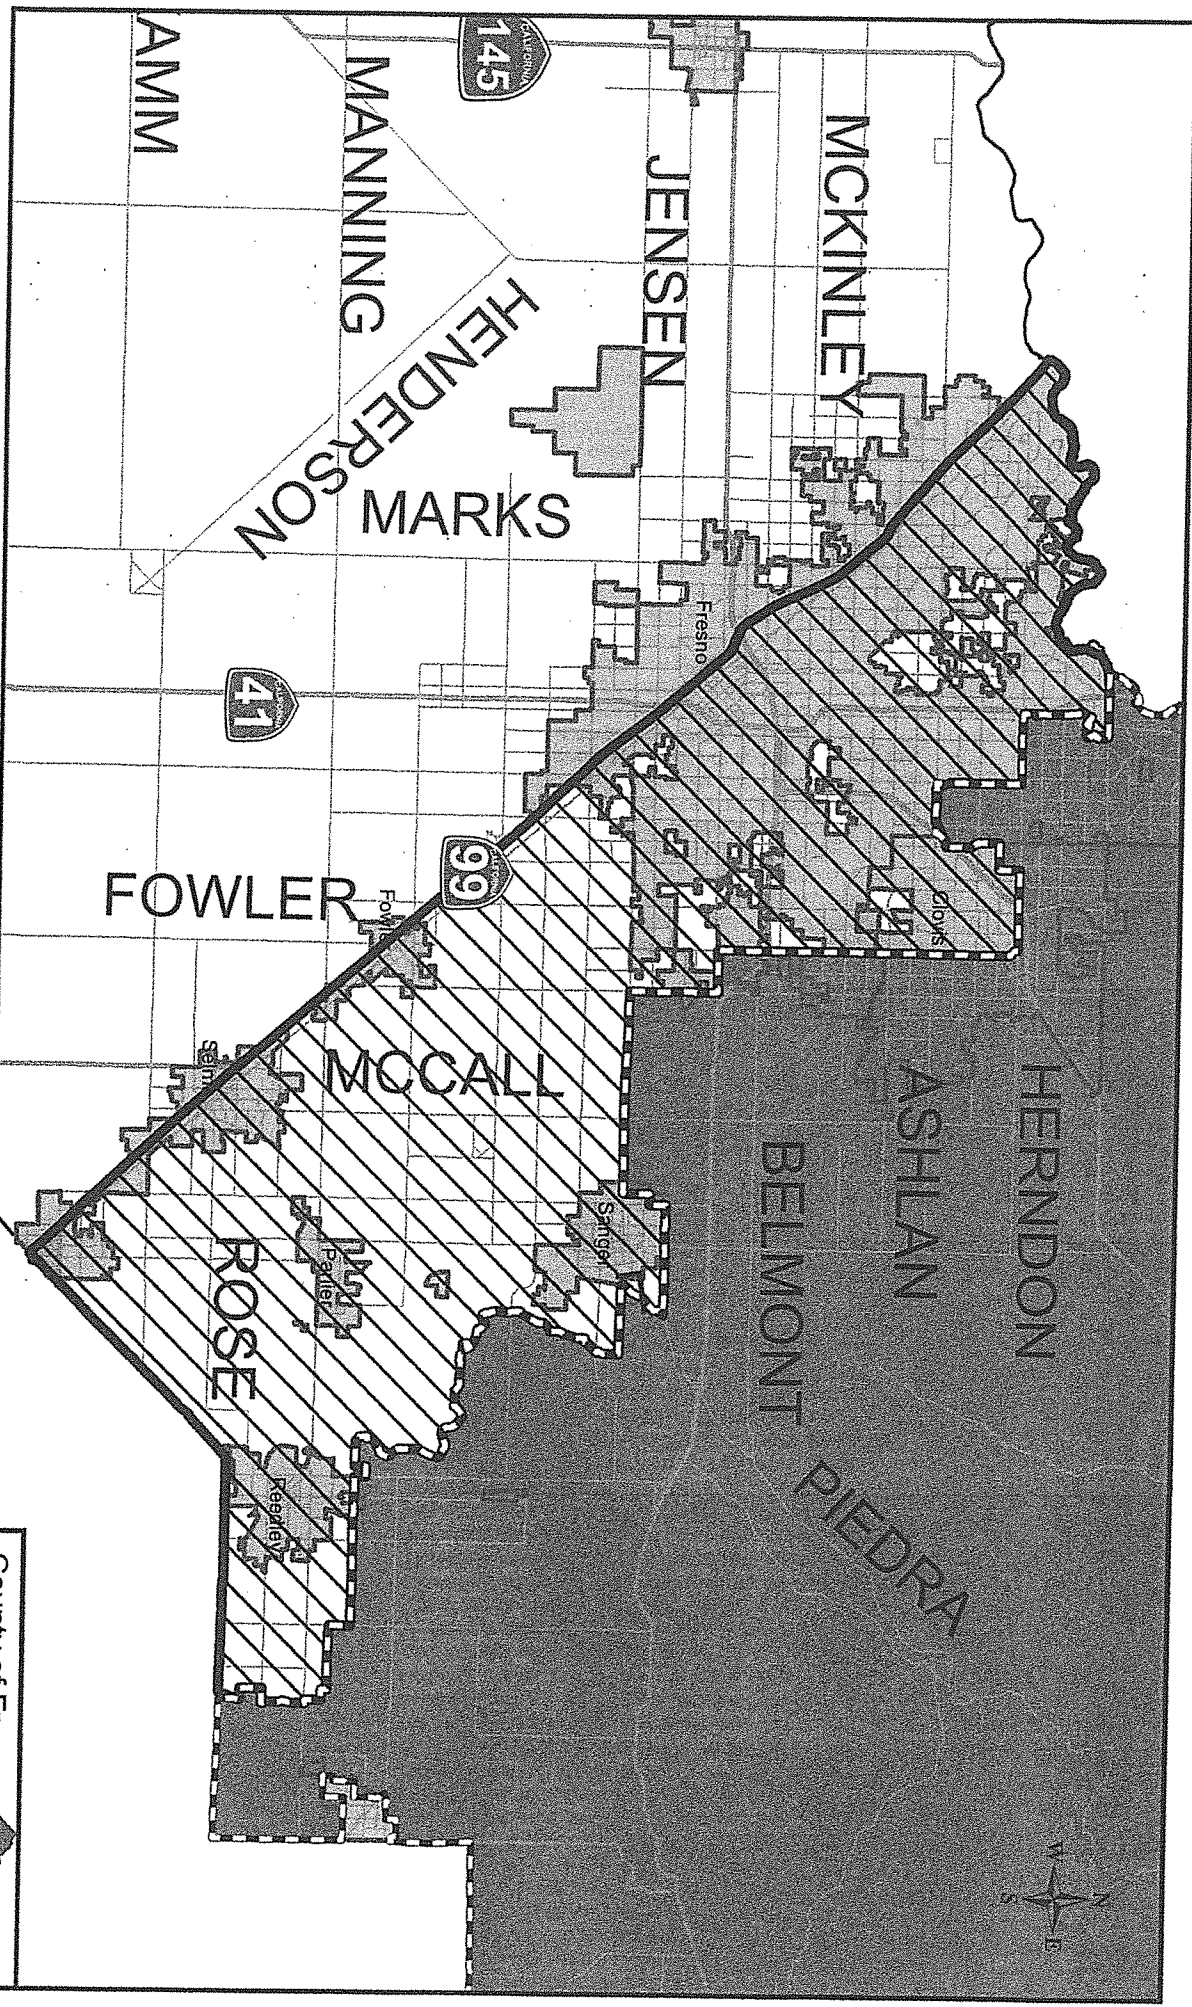

# Proposed Sierra RCD SOI update and annexation

# ATTACHMENT B

**Fresno Local Agency Formation Commission**

Proposed annexation: 235,776 acres

- Affected territory
- District SOI
- District Service Area
- City Limits

Map prepared: 05/13/2021