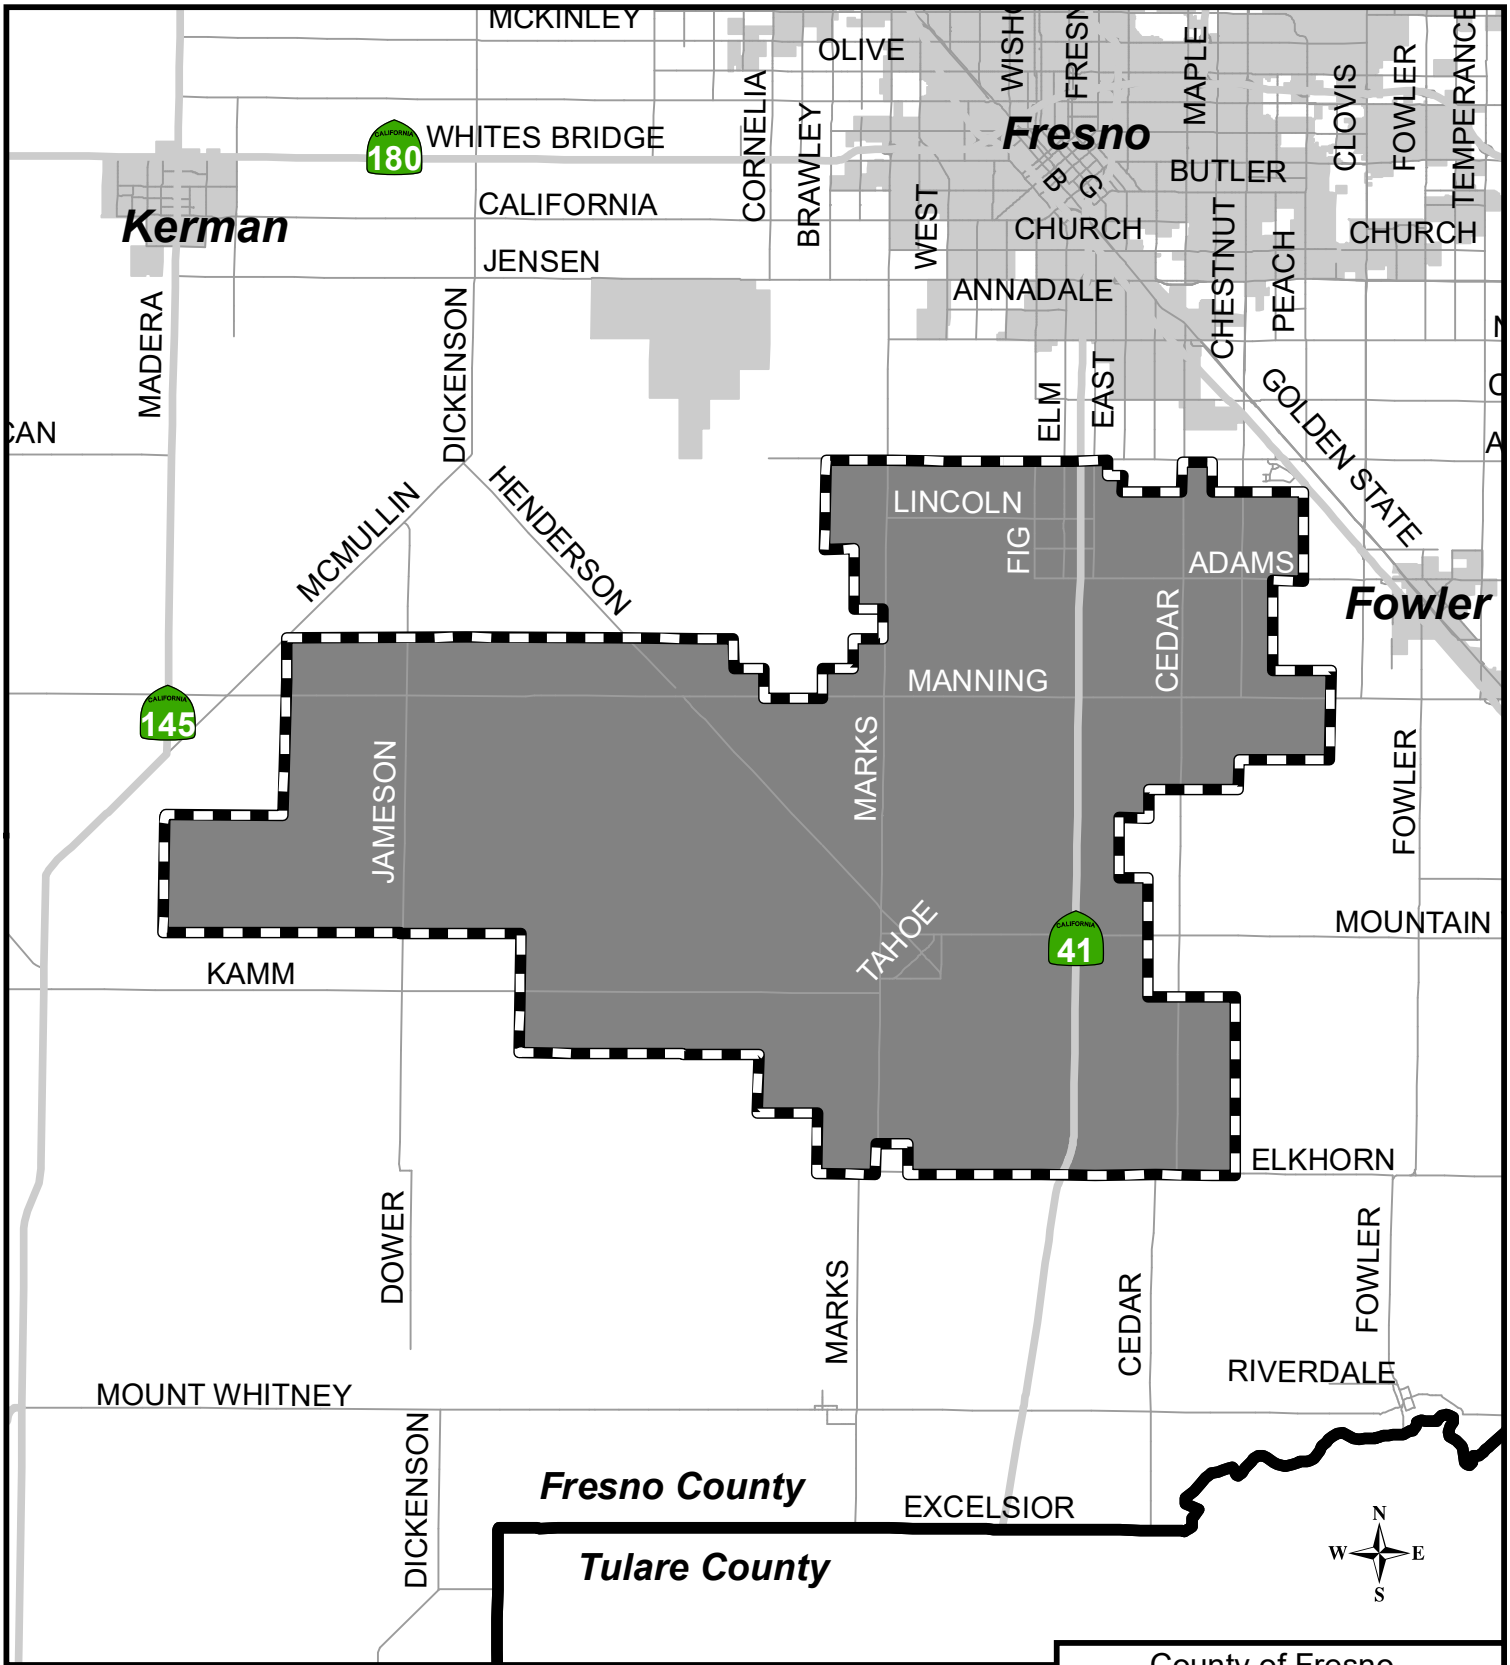

Washington Colony Cemetery District

Authorized Services: Burial & Interment of Human Remains

Legend

- District Sphere of Influence
- District Service Area
- City Limits

Fresno Local Agency Formation Commission

Formation: 1936
 Sphere updated: 10/11/2017
 District area: 89,296 Acres
 Sphere area: 89,296 Acres
 Map prepared: 10/12/2017

County of Fresno

Agency location