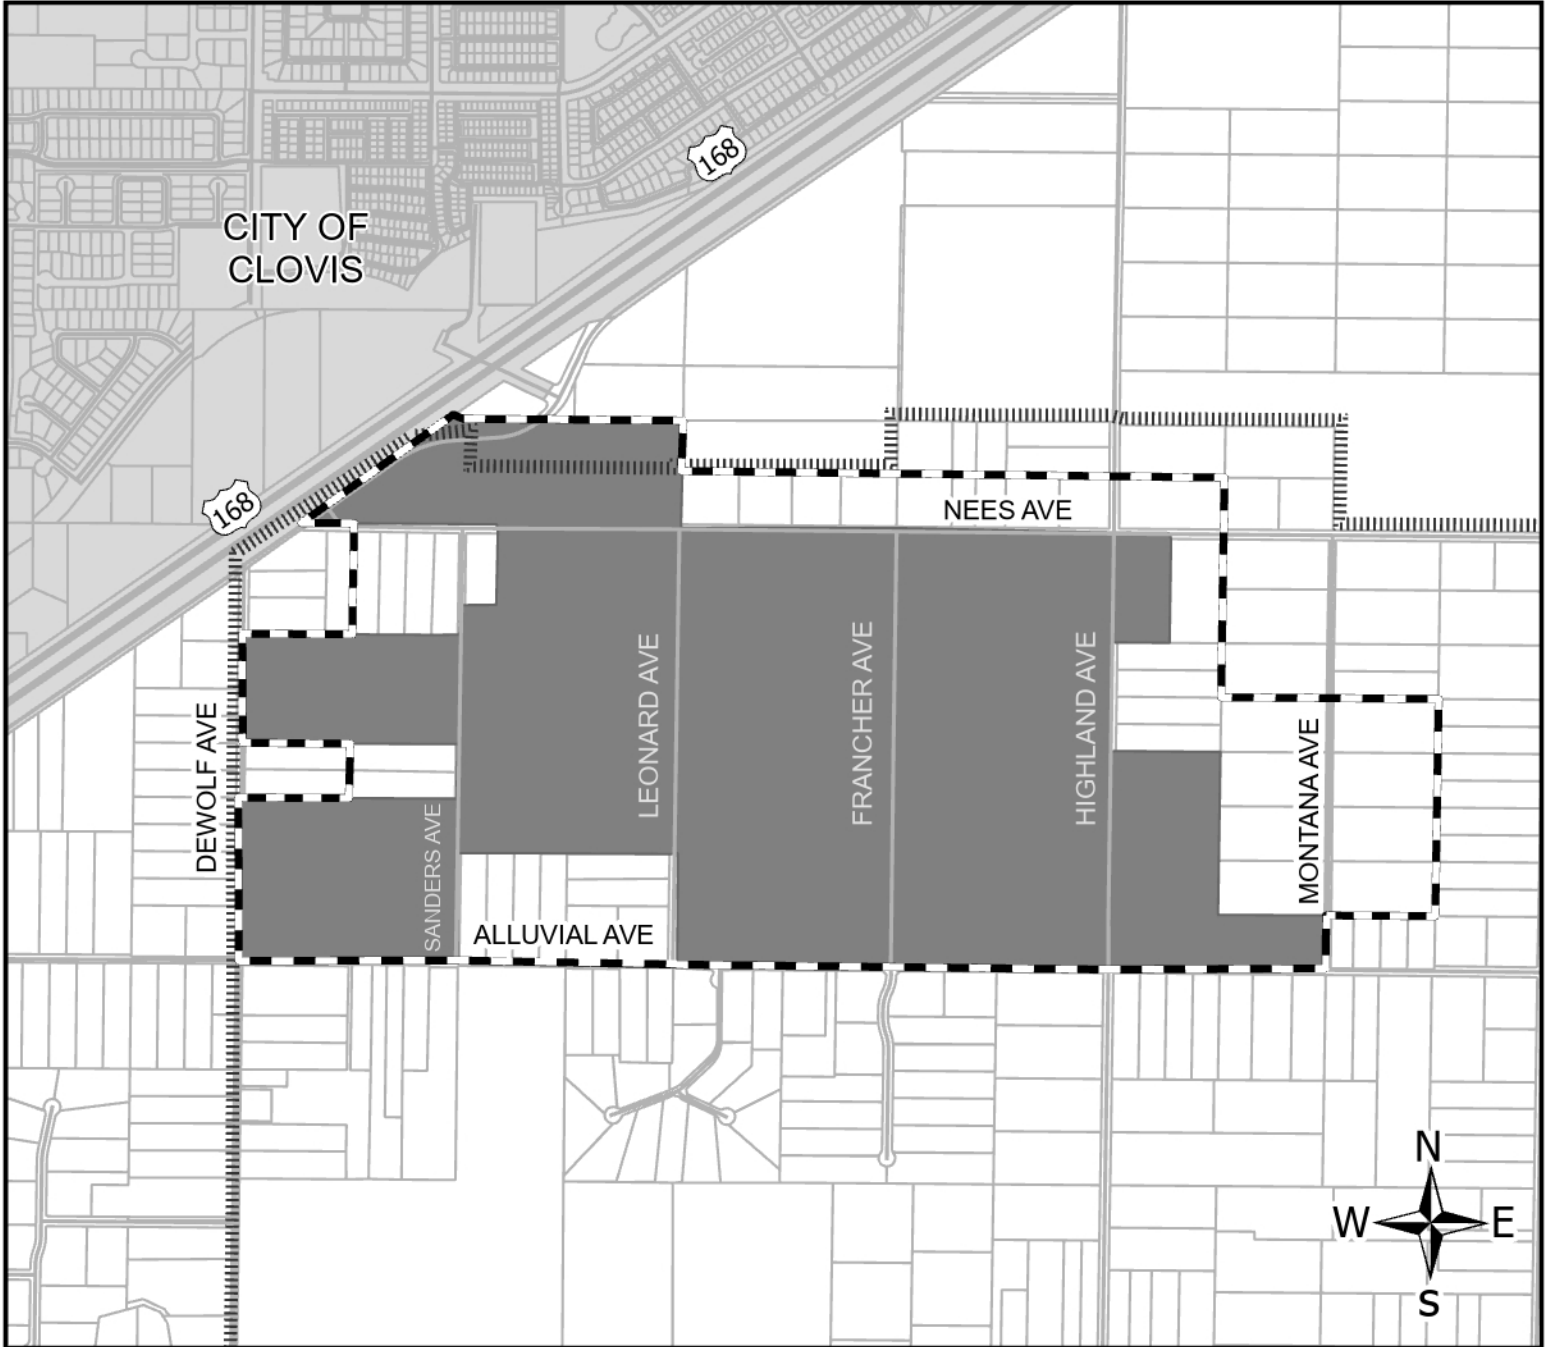

Waterworks District No. 42

Services: water for domestic, agricultural, industrial, and fire protection purposes

Fresno Local Agency Formation Commission

Legend

- District Sphere of Influence
- District Service Area
- Clovis SOI
- Clovis City Limits

District Formation: 1973
Sphere Updated: 10/10/2007
District Area: 327 acres
Sphere Area: 412 acres

Map Date: May 2026