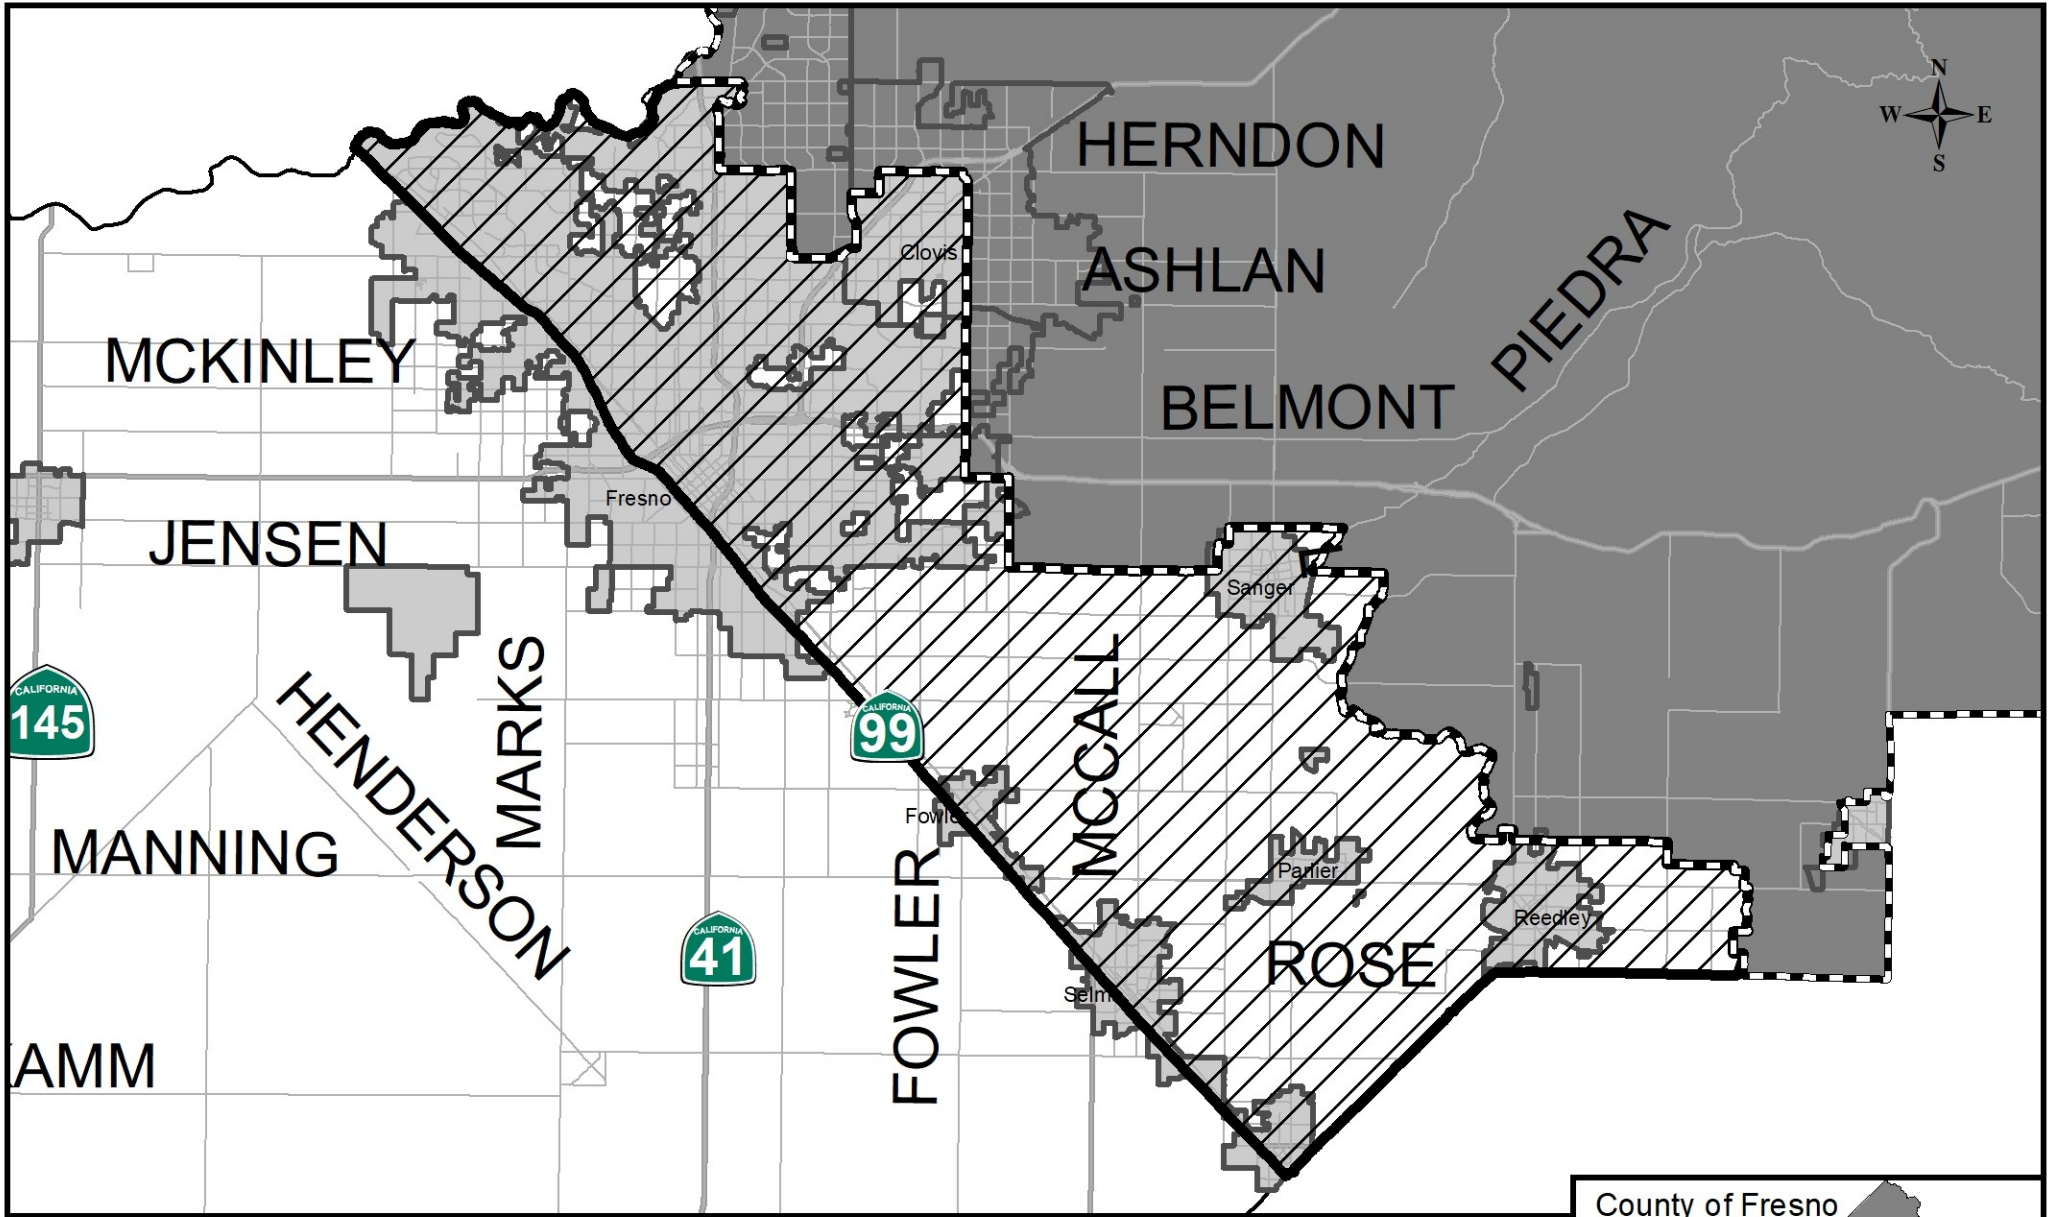

# Proposed Sierra RCD SOI update

## Fresno Local Agency Formation Commission

-  Proposed SOI update
-  District SOI
-  District Service Area
-  City Limits

Sphere area: 1,847,537 acres  
 Proposed SOI update: 235,776 acres

Map prepared: 09/29/2020