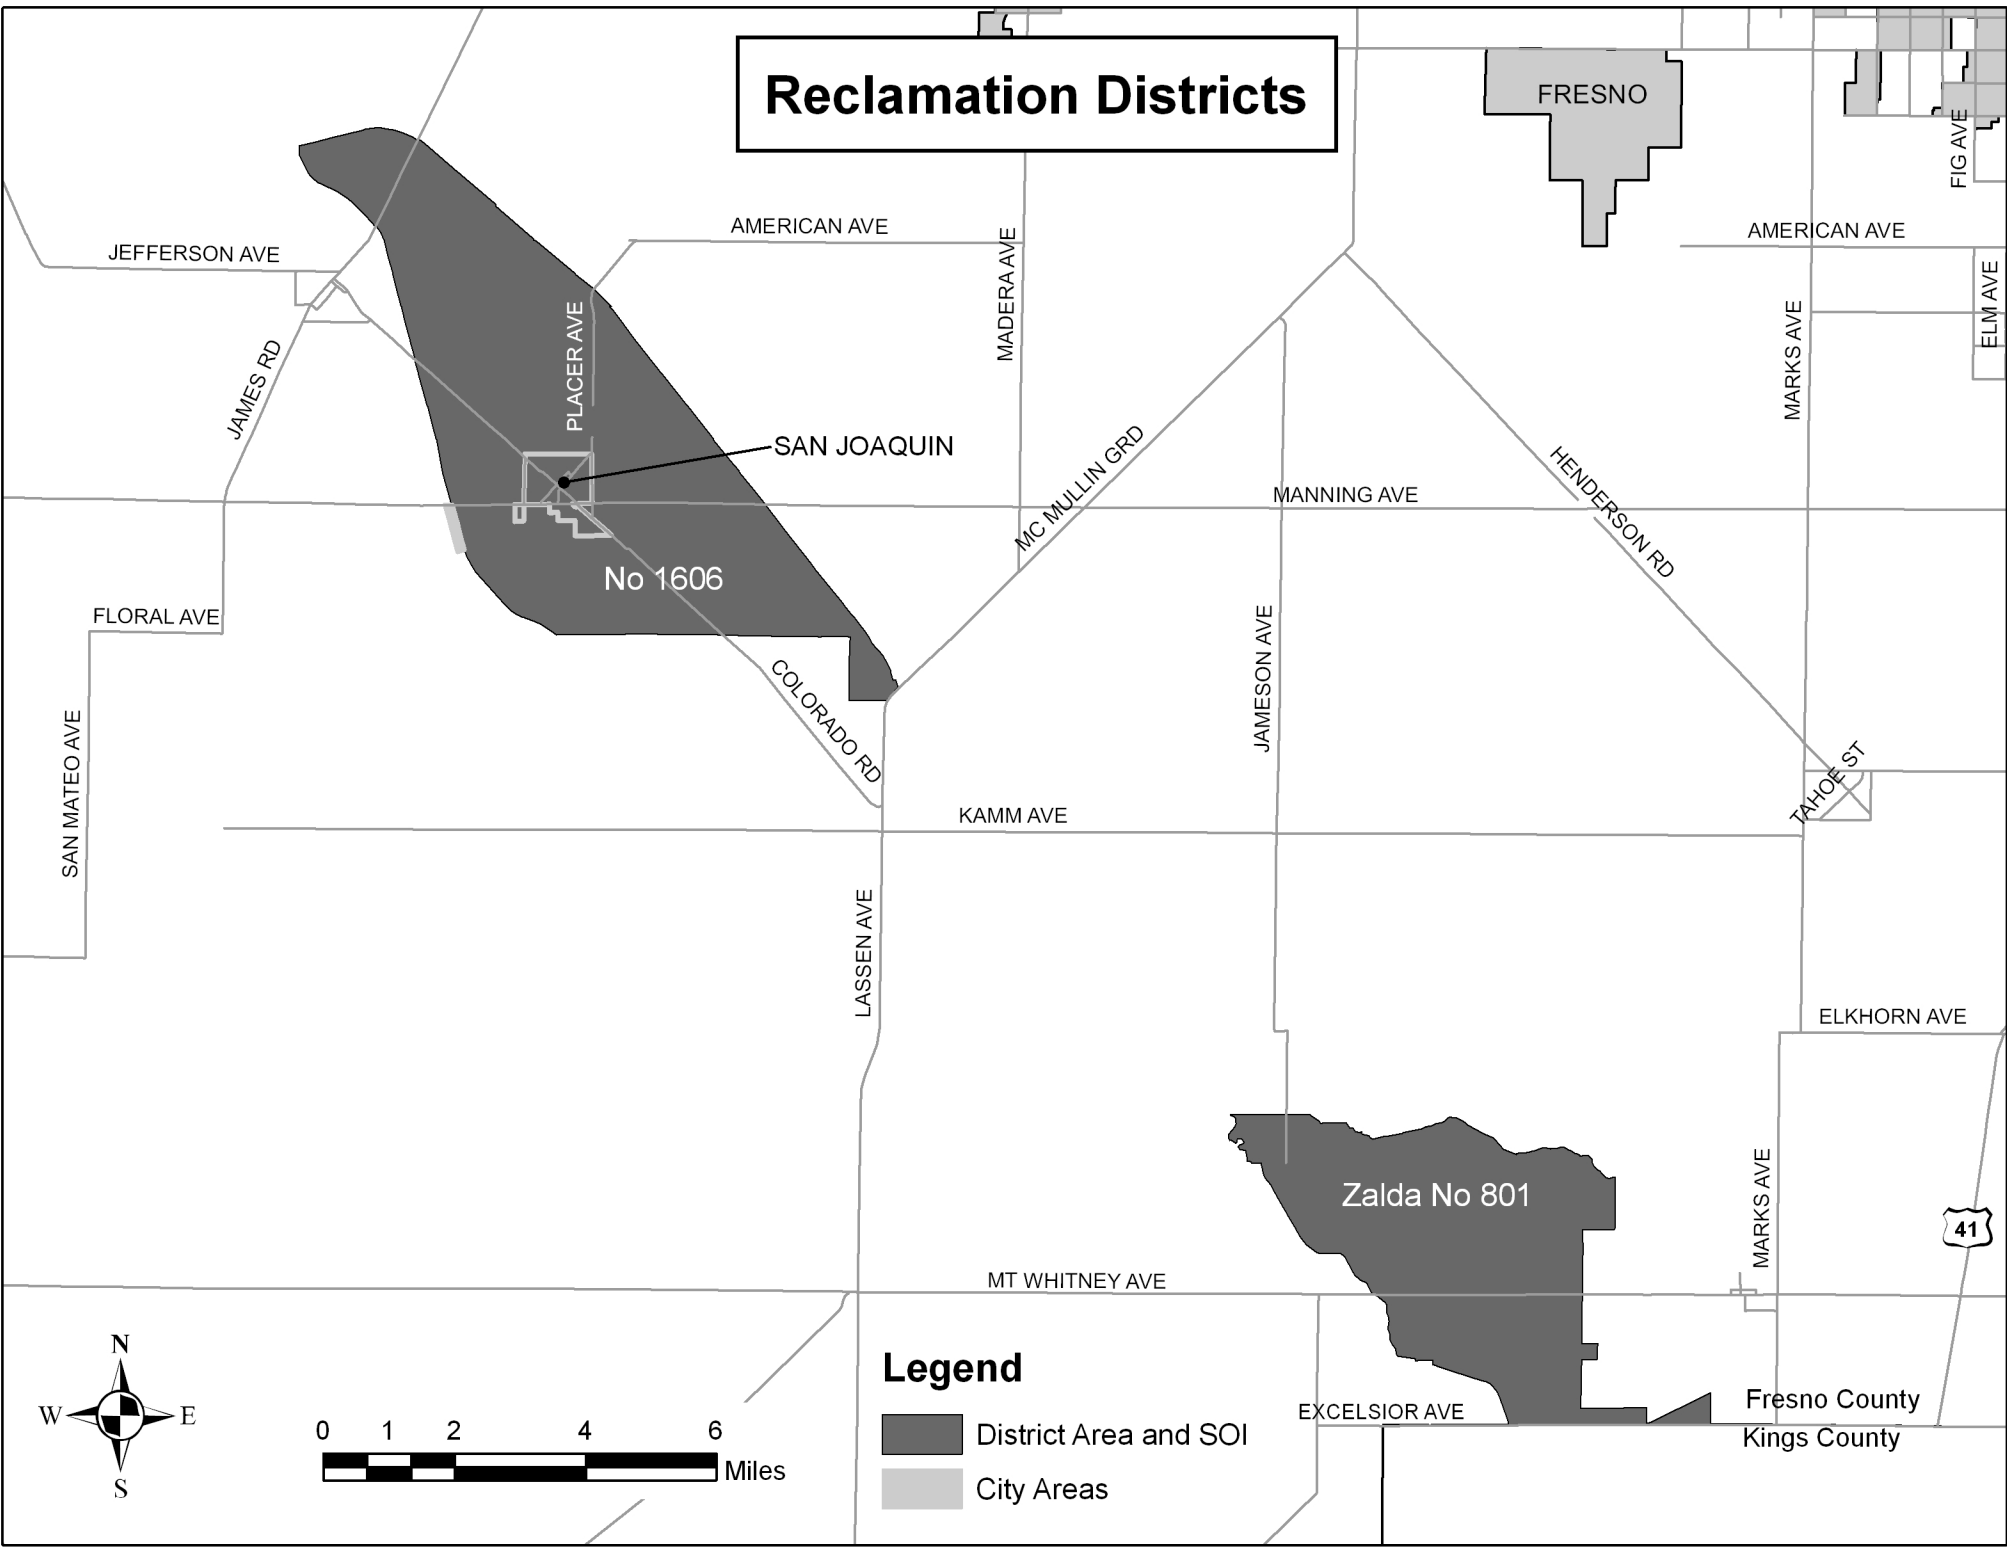

Reclamation Districts

Reclamation Districts

FRESNO

FIG AVE

AMERICAN AVE

ELM AVE

MARKS AVE

SAN JOAQUIN

No 1606

MANNING AVE

HENDERSON RD

FLORAL AVE

COLORADO RD

KAMM AVE

TAHOE ST

ELKHORN AVE

Zalda No 801

MT WHITNEY AVE

MARKS AVE

41

EXCELSIOR AVE

Fresno County
Kings County

Legend

- District Area and SOI
- City Areas