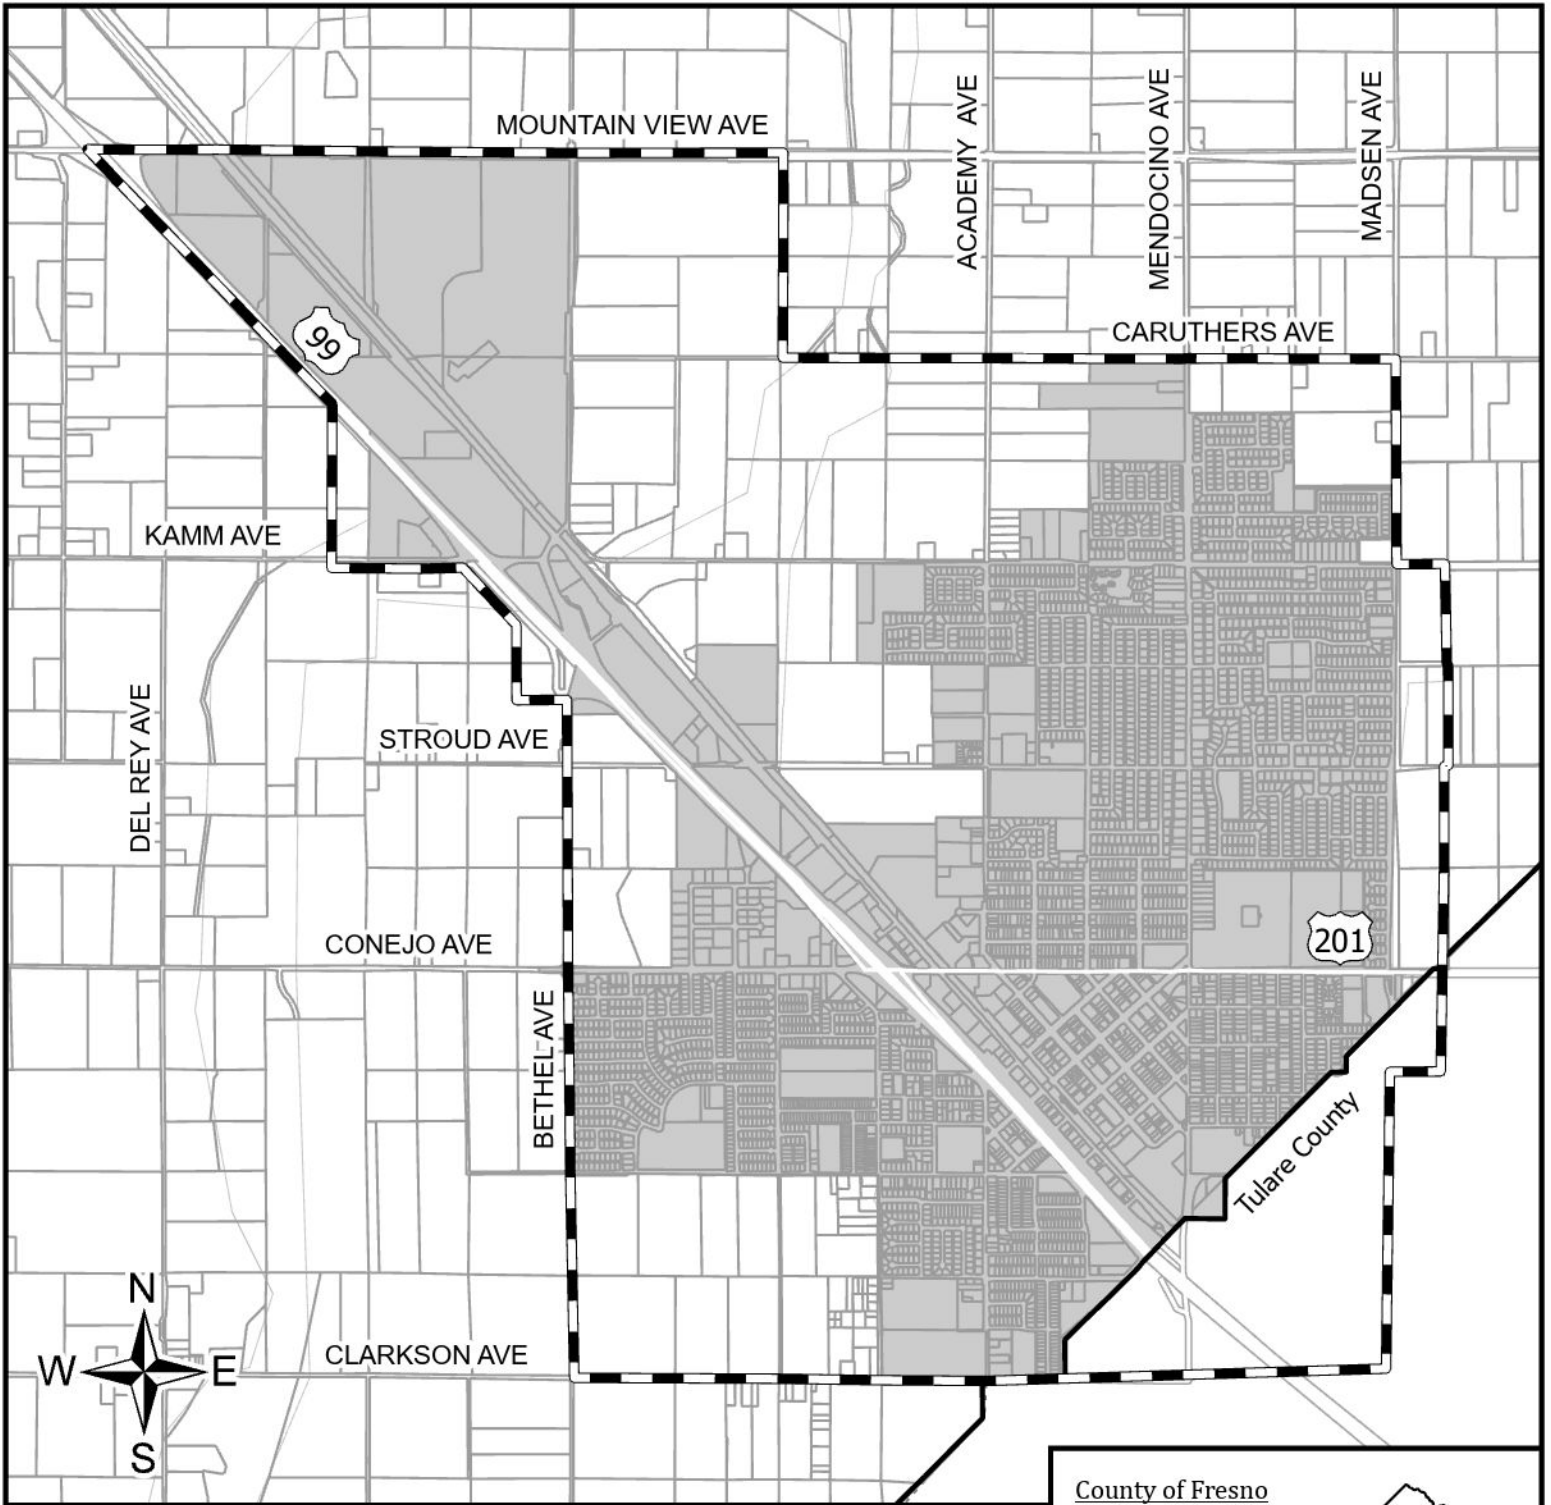

City of Kingsburg

Fresno Local Agency Formation Commission (LAFCo)

-  Sphere of Influence
-  City Limits
-  Parcels
-  Fresno County

Incorporated: 1908
 Sphere updated: 7/11/2007
 City limits: 2,473 acres
 Sphere area: 4,025 acres

Map prepared: June 2026

County of Fresno